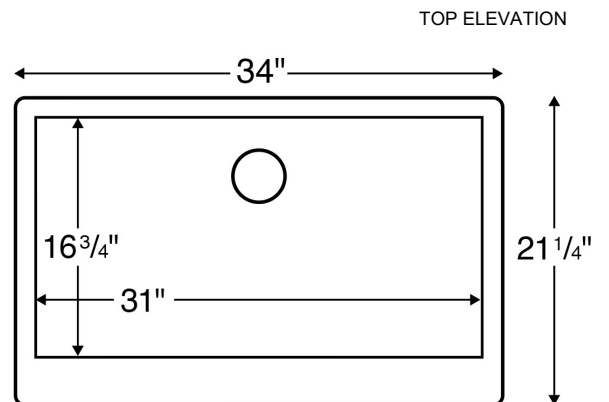

Features and Specifications:

- Retrofit large single bowl apron front/farmhouse kitchen sink.
- Designed to install in a 36" or wider standard sink base cabinet.
- Made of 80% quartz and acrylic resin.
- Designed for undermount installation in solid surface, granite and quartz countertops.
- Outside dimensions: 34" x 21-1/4" x 9"
- Apron height: 6-1/2"
- Inside bowl dimensions: 31" x 16-3/4" x 9"
- Rear positioned waste.
- Waste opening: 3-1/2"
- Sink bowl surface has a matte finish.
- Supplied with cabinet face frame cutout template.
- Basket strainer shown not included with sink.
- Basket strainers in stainless steel or matching colors available as optional accessories.
- Sinks colors available: Black, Bisque, White, Concrete, Brown, Grey
- cUPC Certified

ALL DIMENSIONS ACCURATE TO 1/4"