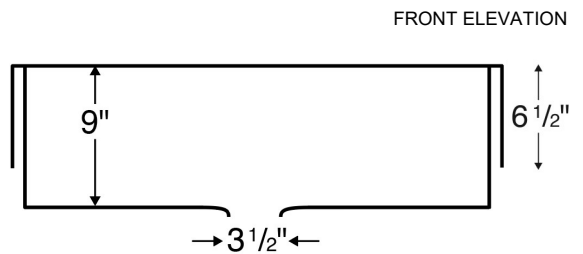

Features and Specifications:

- Retrofit large single bowl apron front/farmhouse kitchen sink.
- Designed to install in a 36" or wider standard sink base cabinet.
- Made of 80% quartz and acrylic resin.
- Designed for undermount installation in solid surface, granite and quartz countertops.
- Outside dimensions: 34" x 21-1/4" x 9"
- Apron height: 6-1/2"
- Inside bowl dimensions: 31" x 16-3/4" x 9"
- Rear positioned waste.
- Waste opening: 3-1/2"
- Sink bowl surface has a matte finish.
- Supplied with cabinet face frame cutout template.
- Basket strainer shown not included with sink.
- Basket strainers in stainless steel or matching colors available as optional accessories.
- Sinks colors available: Black, Bisque, White, Concrete, Brown, Grey
- cUPC Certified

ALL DIMENSIONS ACCURATE TO 1/4"