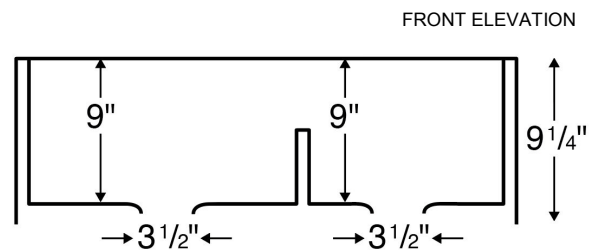

## Features and Specifications:

- Large/small bowl apron front/farmhouse kitchen sink.
- Designed to install in a 36" or wider farmhouse sink base cabinet.
- Made of 80% quartz and acrylic resin.
- Designed for undermount installation in solid surface, granite and quartz countertops.
- Outside dimensions: 34" x 21-1/4" x 9".
- Apron height: 9-1/4"
- Inside bowl dimensions:  
 Left bowl - 17-1/4" x 16-3/4" x 9"  
 Right bowl - 11-1/4" x 16-3/4" x 9"
- Rear positioned wastes.
- Waste opening: 3-1/2".
- Sink bowl surface has a matte finish.
- Supplied with cabinet face frame cutout template.
- Basket strainers shown not included with sink.
- Basket strainers in stainless steel or matching colors available as optional accessories.
- Sinks colors available: Black, Bisque, White, Concrete, Brown, Grey
- cUPC Certified

ALL DIMENSIONS ACCURATE TO 1/4"