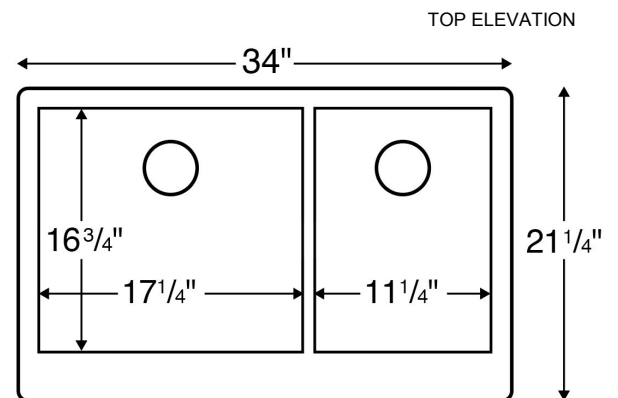

## Features and Specifications:

- Large/small bowl apron front/farmhouse kitchen sink.
- Designed to install in a 36" or wider farmhouse sink base cabinet.
- Made of 80% quartz and acrylic resin.
- Designed for undermount installation in solid surface, granite and quartz countertops.
- Outside dimensions: 34" x 21-1/4" x 9".
- Apron height: 9-1/4"
- Inside bowl dimensions:  
 Left bowl - 17-1/4" x 16-3/4" x 9"  
 Right bowl - 11-1/4" x 16-3/4" x 9"
- Rear positioned wastes.
- Waste opening: 3-1/2".
- Sink bowl surface has a matte finish.
- Supplied with cabinet face frame cutout template.
- Basket strainers shown not included with sink.
- Basket strainers in stainless steel or matching colors available as optional accessories.
- Sinks colors available: Black, Bisque, White, Concrete, Brown, Grey
- cUPC Certified

ALL DIMENSIONS ACCURATE TO 1/4"