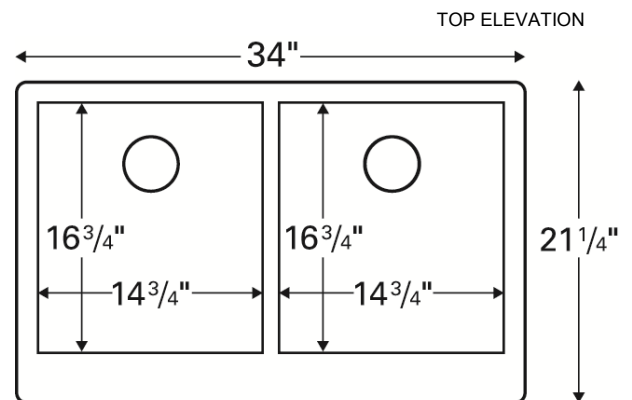

Features and Specifications:

- Double equal bowl apron front/farmhouse kitchen sink.
- Designed to install in a 36" or wider farmhouse sink base cabinet.
- Made of 80% quartz and acrylic resin.
- Designed for undermount installation in solid surface, granite and quartz countertops.
- Outside dimensions: 34" x 21-1/4" x 9".
- Apron height: 9-1/4"
- Inside bowl dimensions:
 Left bowl - 14-3/4" x 16-3/4" x 9"
 Right bowl - 14-3/4" x 16-3/4" x 9"
- Rear positioned wastes.
- Waste opening: 3-1/2".
- Sink bowl surface has a matte finish.
- Supplied with cabinet face frame cutout template.
- Basket strainers shown not included with sink.
- Basket strainers in stainless steel or matching colors available as optional accessories.
- Sinks colors available: Black, Bisque, White, Concrete, Brown, Grey
- cUPC Certified

ALL DIMENSIONS ACCURATE TO 1/4"