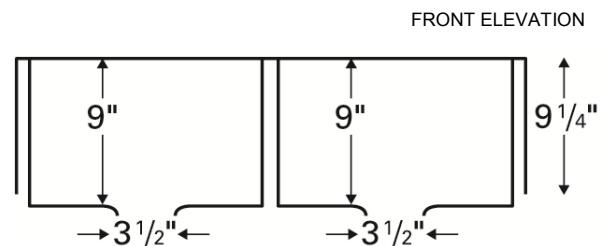

Features and Specifications:

- Double equal bowl apron front/farmhouse kitchen sink.
- Designed to install in a 36" or wider farmhouse sink base cabinet.
- Made of 80% quartz and acrylic resin.
- Designed for undermount installation in solid surface, granite and quartz countertops.
- Outside dimensions: 34" x 21-1/4" x 9".
- Apron height: 9-1/4"
- Inside bowl dimensions:
 Left bowl - 14-3/4" x 16-3/4" x 9"
 Right bowl - 14-3/4" x 16-3/4" x 9"
- Rear positioned wastes.
- Waste opening: 3-1/2".
- Sink bowl surface has a matte finish.
- Supplied with cabinet face frame cutout template.
- Basket strainers shown not included with sink.
- Basket strainers in stainless steel or matching colors available as optional accessories.
- Sinks colors available: Black, Bisque, White, Concrete, Brown, Grey
- cUPC Certified

ALL DIMENSIONS ACCURATE TO 1/4"