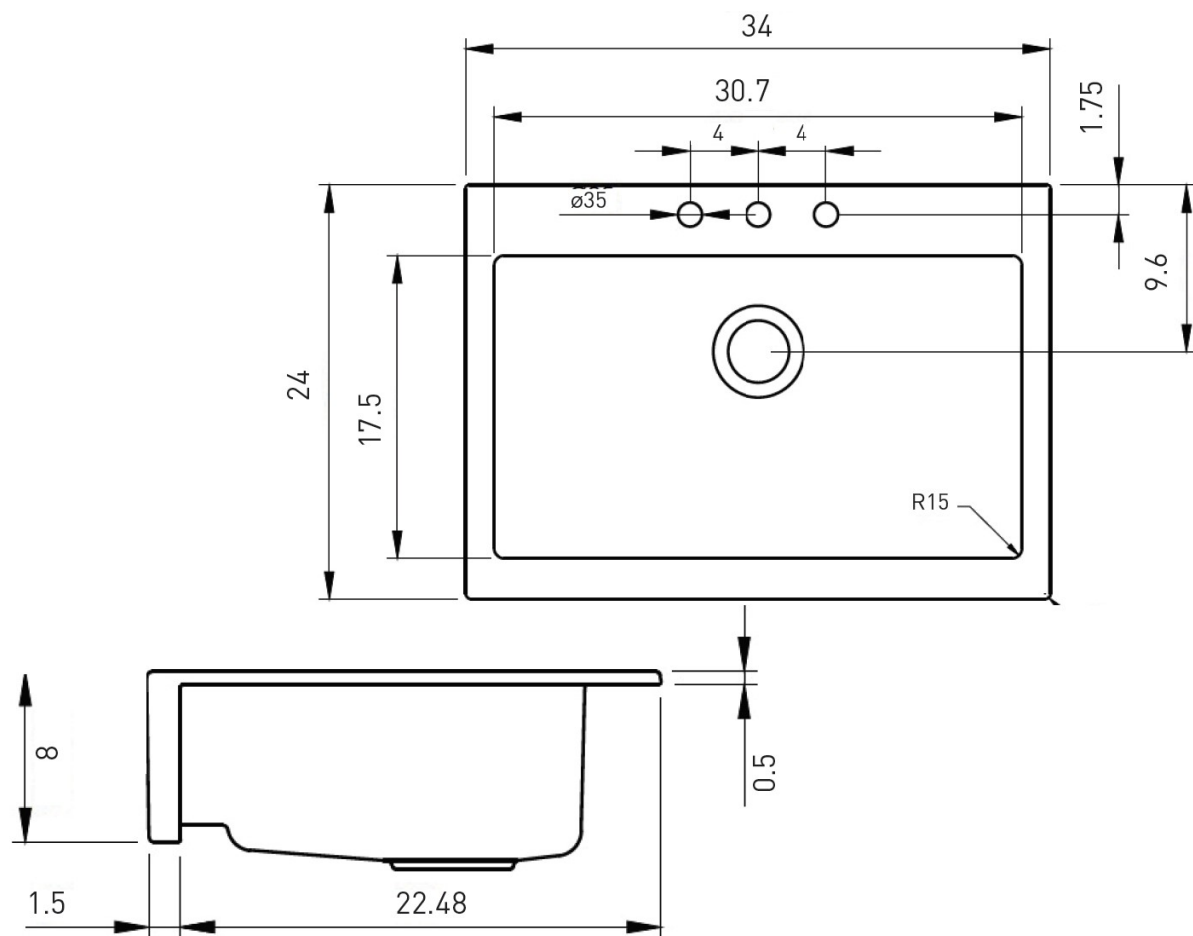

NOTES:

Refer to installation instructions supplied with kitchen sink for undermount, countertop or above counter custom installations.

Due to the fireclay process, dimensions may vary. Please use the actual sink that you will be installing in order to determine the cutout dimensions for your countertop.

CAUTION: Sink is heavy! Installer must provide adequate reinforcement for all load-bearing supports in accordance with installation instructions supplied with kitchen sink.

Fittings not included with fixture and must be ordered separately.

IMPORTANT: Dimensions of fixtures are nominal and may vary within the range of tolerance established by ANSI standards. These measurements are subject to change or cancellation. No responsibility is assumed for use of superseded or voided pages.