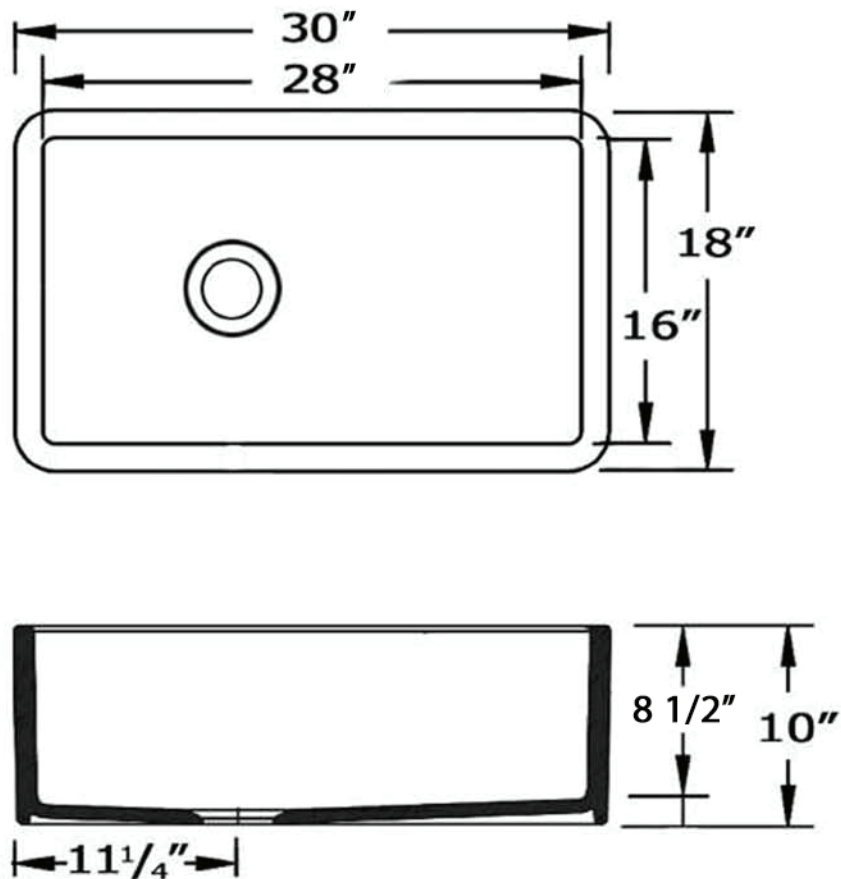

WH3018

As Whitehaus Collection® Farmhaus Fireclay Sinks are individually handmade, sink sizes can vary and all dimensions are approximate. We strongly recommend that your sink be supplied to your cabinetmaker prior to the fabrication of your kitchen cabinets and countertops. Cutouts are not to be made until they are checked against your sink. Whitehaus Collection® recommends the use of a protective grid in the bottom of the sink to avoid potential scuffing from heavy-duty cookware.