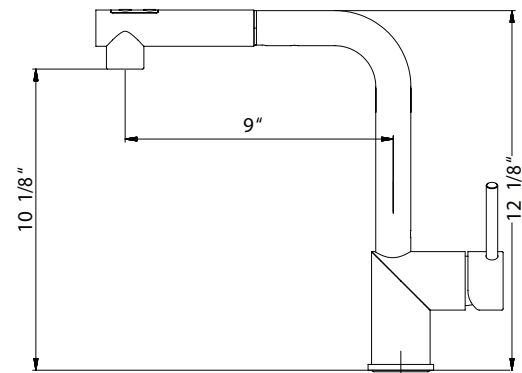

VITALE SERIES

Pull Out Kitchen Faucet

- Model VITPO-664-PC** : Polished Chrome
VITPO-664-BN : Brushed Nickel
VITPO-664-OB : Oil Rubbed Bronze

VITPO-664

FEATURES

- Solid brass body construction
- Lightweight pull down with dual function spray/stream hand spray
- Easy clean AeroFlo removable Aerator
- XtendHose reaches all edges of sink and beyond. 20+ inches
- Forward action with 15° rear limited handle will not hit backsplash
- CeraDox Ceramic Disc Cartridge - Lifetime Warranty
- Available in 3 finish options
- Hybrid stainless steel and nylon UltraBraid hoses for increased durability and flexibility
- All Houzer faucets are ICC certified to meet or exceed US State and Federal plumbing codes and low lead safety standards
- Limited Lifetime Warranty