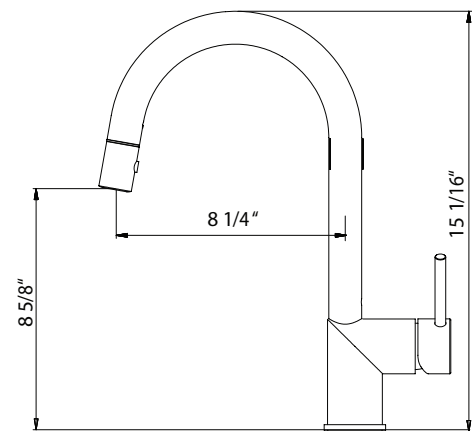

VITALE SERIES

Pull Down Kitchen Faucet

- Model** VITPD-668-PC : Polished Chrome
VITPD-668-BN : Brushed Nickel
VITPD-668-OB : Oil Rubbed Bronze

VITPD-668

FEATURES

- Solid brass body construction
- Lightweight pull down with dual function spray/stream hand spray
- Easy clean AeroFlo removable Aerator
- XtendHose reaches all edges of sink and beyond. 20+ inches
- Forward action with 15° rear limited handle will not hit backsplash
- CeraDox Ceramic Disc Cartridge - Lifetime Warranty
- Available in 3 finish options
- Hybrid stainless steel and nylon UltraBraid hoses for increased durability and flexibility
- All Houzer faucets are ICC certified to meet or exceed US State and Federal plumbing codes and low lead safety standards
- Limited Lifetime Warranty