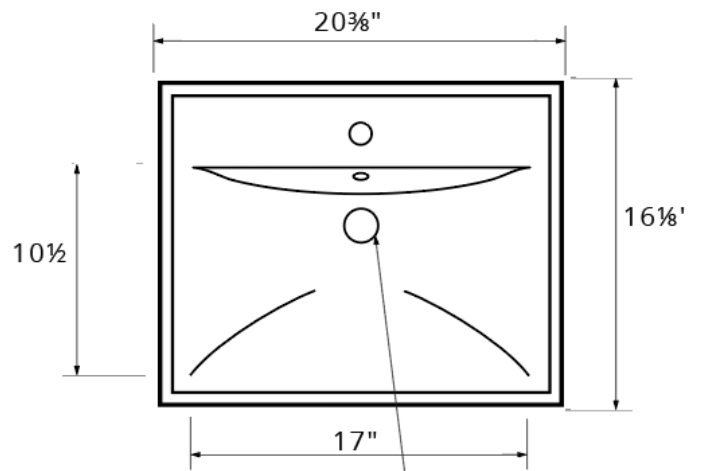

Standard 1 3/4" Drain

<b>Series:</b>	Valera Collection
<b>Material:</b>	Double glazed vitreous china
<b>Installation Type:</b>	Top mount
<b>Configuration / Style:</b>	Vanity bowl
<b>Finish:</b>	Gloss finish
<b>Overall dimensions:</b>	20-3/8" x 16-1/8" x 1-1/2"
<b>Bowl dimensions:</b>	17" x 10-1/2" x 4-1/2"
<b>Drain size:</b>	1-3/4"
<b>Min. cabinet size:</b>	27"
<b>Template included:</b>	No
<b>Clips included:</b>	No
<b>Accessories included:</b>	No
<b>Colors available:</b>	White