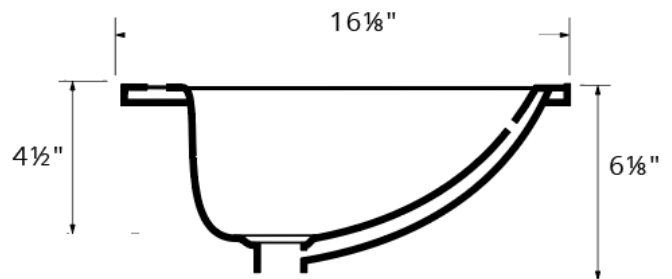

Standard 1 3/4" Drain

<b>Series:</b>	Valera Collection
<b>Material:</b>	Double glazed vitreous china
<b>Installation Type:</b>	Top mount
<b>Configuration / Style:</b>	Vanity bowl
<b>Finish:</b>	Gloss finish
<b>Overall dimensions:</b>	20-3/8" x 16-1/8" x 1-1/2"
<b>Bowl dimensions:</b>	17" x 10-1/2" x 4-1/2"
<b>Drain size:</b>	1-3/4"
<b>Min. cabinet size:</b>	27"
<b>Template included:</b>	No
<b>Clips included:</b>	No
<b>Accessories included:</b>	No
<b>Colors available:</b>	White