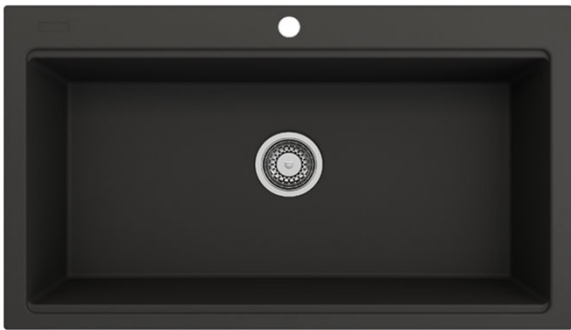

BOCCHI

BAVENO LUX

DUAL MOUNT SINGLE BOWL
GRANITE KITCHEN SINK

Product Code

1616-XXX-0126

FEATURES:

Granite Composition: 80% natural granite and quartz microparticles, 20% acrylic resin
Sink is finished on lip and may be installed as an undermount OR drop-in
Pre-drilled with center faucet hole;
additional faucet holes are pre-scored from the underside of the sink and may be drilled per installation instruction as needed
3 1/2 inch center drain
Compatible with garbage disposals

Weight: 42 lbs

AVAILABLE COLORS:

Matte Black (504)
Metallic Black (505)
Concrete Gray (506)
Milk White (507)

DIMENSIONS:

Nominal Dimensions
34" x 20" x 9.5"
Bowl Inside Dimension:
31" x 16" x 9"

COMPONENTS INCLUDED IN THE BOX: