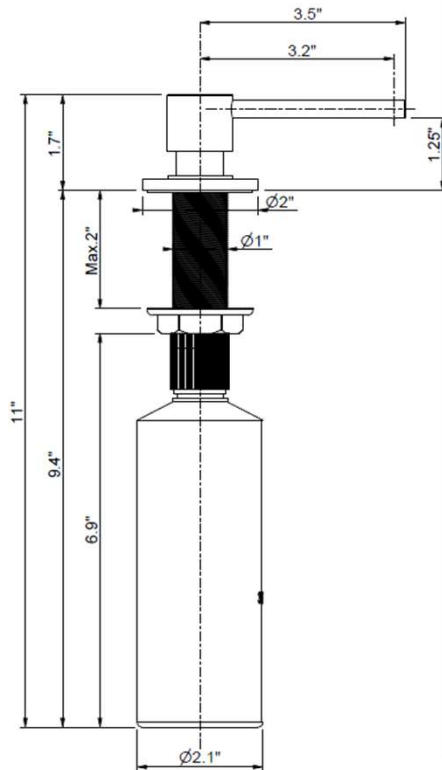

BOCCHI

BAVENO

SOAP DISPENSER

Product Code

2340 0007 CH	Chrome
2340 0007 SS	Stainless Steel
2340 0007 GM	Gun Metal
2340 0007 BG	Brushed Gold

FEATURES

Brass Body
10 1/2 oz Plast Bottle
Minimum 1" Hole

DIMENSIONS

Reach: 3 1/2" (88mm)
Width: 2" (50mm)
Height: 1.3/4" (42.5mm)

IMPORTANT: These measurements are subject to change or cancelation. No responsibility is assumed for use of superseded or voided pages. Bocchi reserves the right to make revisions without notice to product specification.