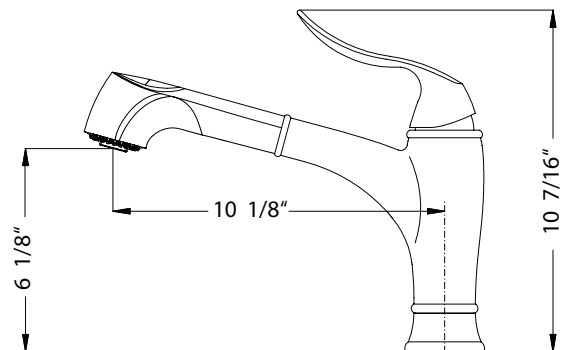

SURGE SERIES

Pull Out Kitchen Faucet

- Model** SURPO-571-PC : Polished Chrome
SURPO-571-BN : Brushed Nickel
SURPO-571-OB : Oil Rubbed Bronze
SURPO-571-BB : Brushed Brass

SURPO-571

FEATURES

- Traditional solid brass construction
- Lightweight pull out with dual function spray/stream hand spray
- Easy clean AeroFlo removable Aerator
- XtendHose reaches all edges of sink and beyond. 20+ inches
- Ergonomic UltraSmooth topmount handle
- CeraDox Ceramic Disc Cartridge - Lifetime Warranty
- Available in 4 finish options
- Oversized deck mounting locknut for ease of installation
- Hybrid stainless steel and nylon braided hoses for increased durability and flexibility
- All Houzer faucets are ICC certified to meet or exceed US State and Federal plumbing codes and low lead safety standards
- Limited Lifetime Warranty