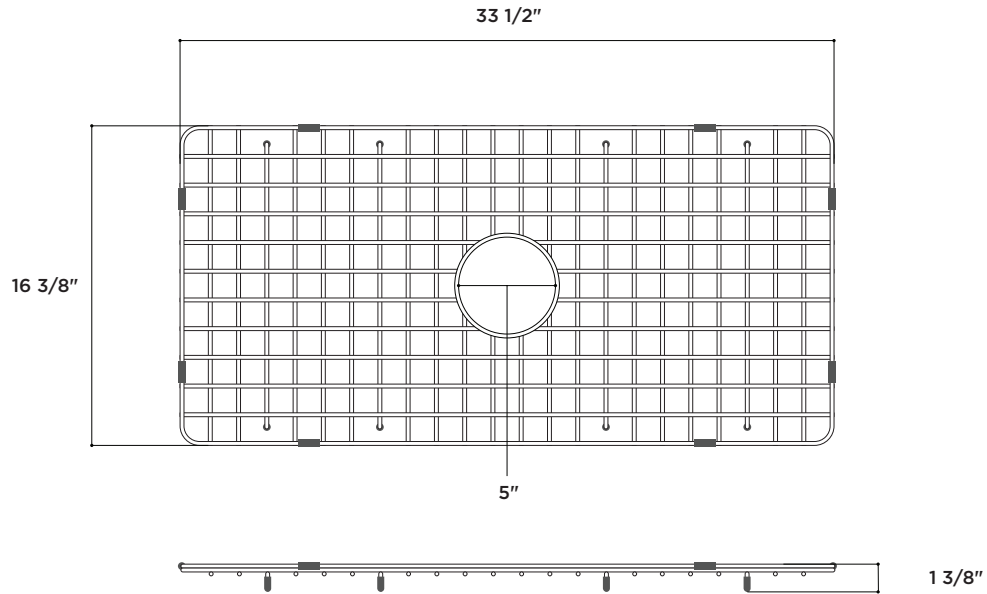

..... MADE IN ITALY

Stainless Steel Sink Grid SSG-LTW3619

compatible with Latoscana LTW3619 36" Fireclay Sink

FEATURES

- stainless steel
- 5" drain opening

DIMENSIONS

SSG-LTW3618	width	length	height	sink width
exterior	33 1/2"	16 3/8"	1 3/8"	36"
<i>also available in sizes compatible with 27" and 30" sinks</i>				