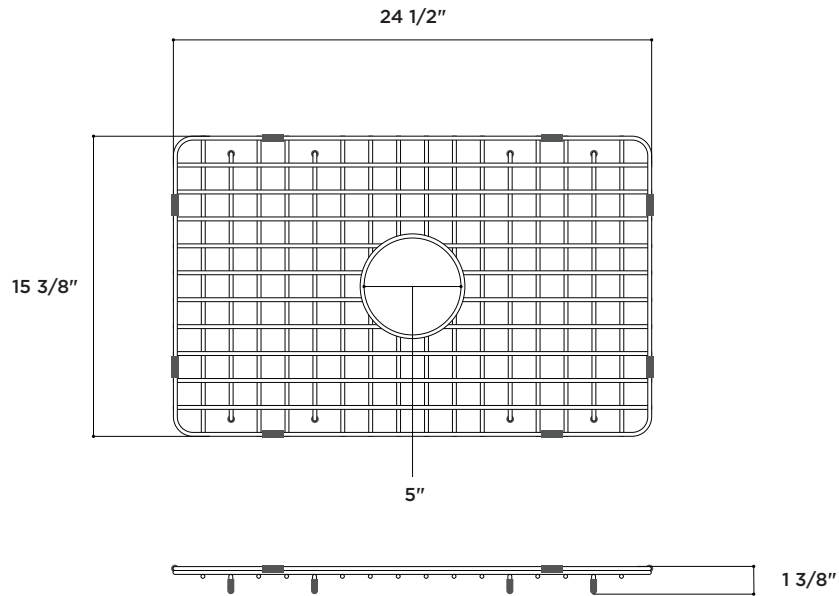

..... MADE IN ITALY

Stainless Steel Sink Grid SSG-LTW2718

compatible with Latoscana LTW2718 27" Fireclay Sink

FEATURES

- stainless steel
- 5" drain opening

DIMENSIONS

SSG-LTW3018	width	length	height	sink width
exterior	24 1/2"	15 3/8"	1 3/8"	27"
<i>also available in sizes compatible with 30" and 36" sinks</i>				