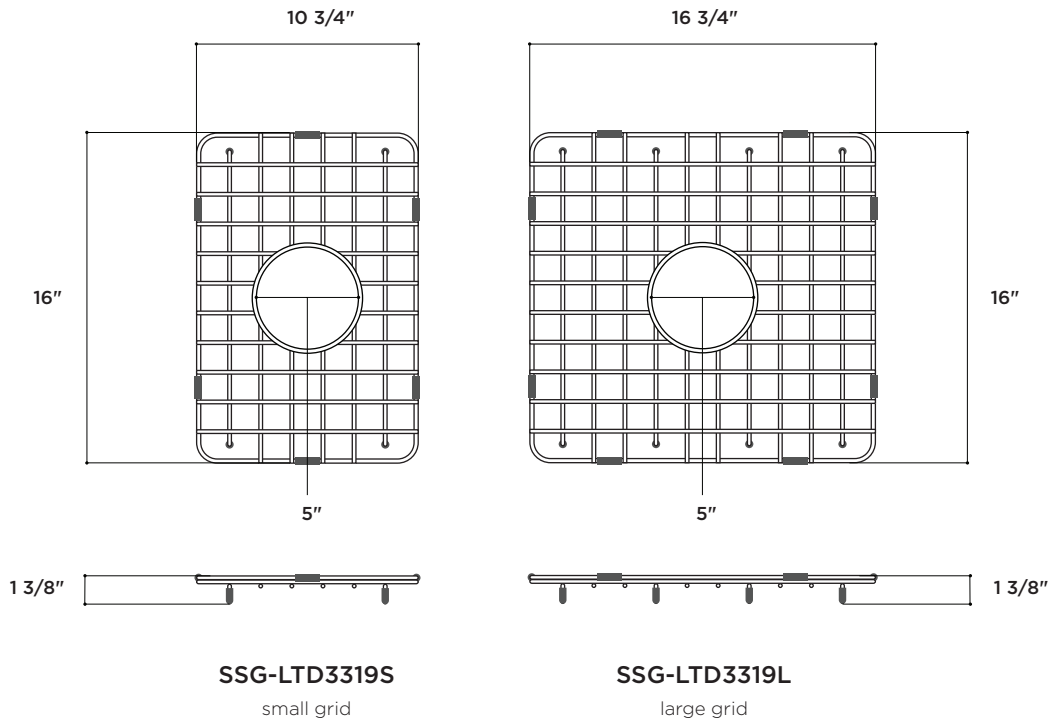

LATOSCANA
by Pairei

..... MADE IN ITALY

Stainless Steel Sink Grids SSG-LTD3319S and SSG-LTD3319L

compatible with Latoscana LTD3319 33" Double Bowl Fireclay Sink

FEATURES

- stainless steel
- 5" drain openings

Text

DIMENSIONS

size	width	length	height
SSG-LTD3319S	10 3/4"	16"	1 3/8"
SSG-LTD3319L	16 3/4"	16"	1 3/8"