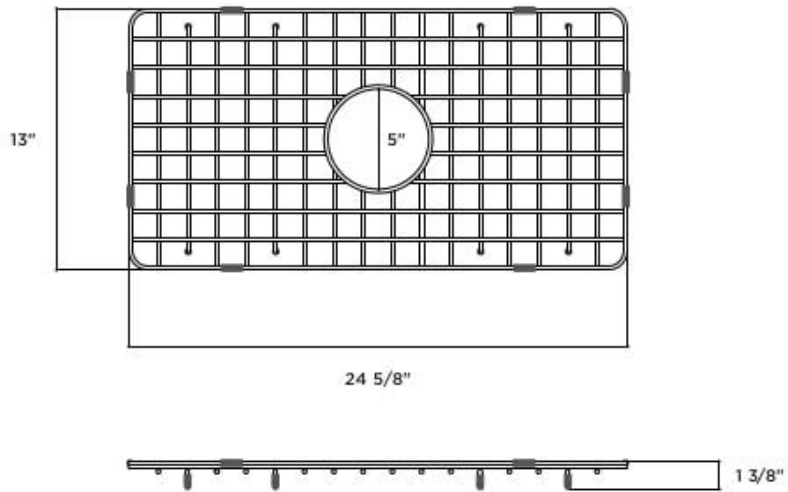

## Stainless Steel Sink Grid SSG-LFS3018

*compatible with Latoscana LFS3018 30" Fireclay Sink*

### FEATURES

- stainless steel
- 5" drain opening

### DIMENSIONS\*

SSG-LFS3018W	width	length	height	sink width
exterior	24 5/8"	13"	1 3/8"	30"

*also available in size compatible with 33" sink*