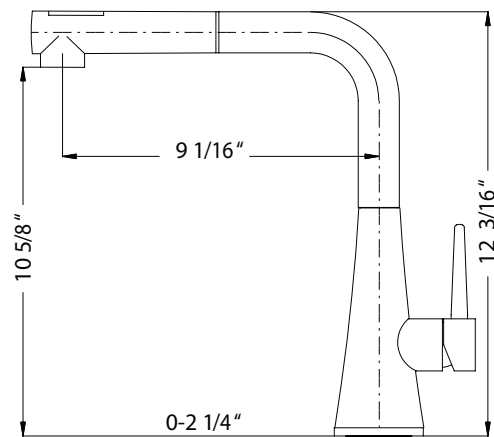

SOMA SERIES

Pull Out Kitchen Faucet

- Model** SOMPO-665-PC : Polished Chrome
SOMPO-665-BN : Brushed Nickel
SOMPO-665-OB : Oil Rubbed Bronze

SOMPO-665

FEATURES

- Solid brass body and spout
- Lightweight Ergonomic pull out hand spray
- Easy clean AeroFlo removable Aerator
- XtendHose reaches all edges of sink and beyond. 20+ inches
- 90° forward action temperature control handle will not hit backsplash
- CeraDox Ceramic Disc Cartridge - Lifetime Warranty
- Available in 3 finish options
- Hybrid stainless steel and nylon UltraBraid hoses for increased durability and flexibility
- All Houzer faucets are ICC certified to meet or exceed US State and Federal plumbing codes and low lead safety standards
- Limited Lifetime Warranty