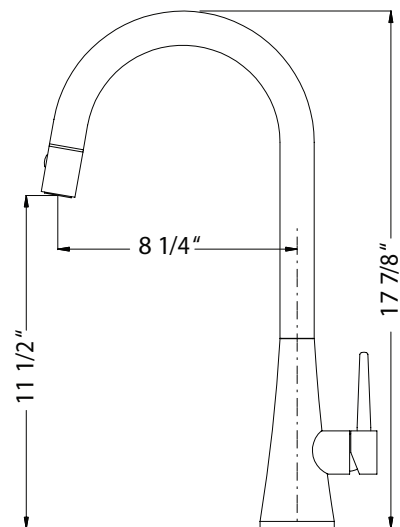

SOMA SERIES

Pull Down Kitchen Faucet

- Model** SOMPD-669-PC : Polished Chrome
SOMPD-669-BN : Brushed Nickel
SOMPD-669-OB : Oil Rubbed Bronze

SOMPD-669

FEATURES

- Solid brass body and spout
- Lightweight pull down with dual function spray/stream hand spray
- Easy clean AeroFlo removable Aerator
- XtendHose reaches all edges of sink and beyond. 20+ inches
- 90° forward action temperature control handle will not hit backsplash
- CeraDox Ceramic Disc Cartridge - Lifetime Warranty
- Available in 3 finish options
- Hybrid stainless steel and nylon UltraBraid hoses for increased durability and flexibility
- All Houzer faucets are ICC certified to meet or exceed US State and Federal plumbing codes and low lead safety standards
- Limited Lifetime Warranty