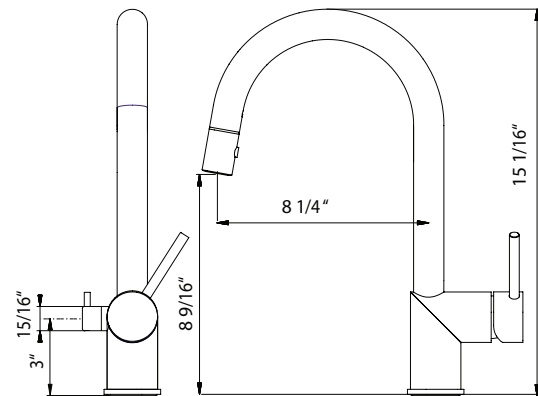

### Pull Down Kitchen Faucet with Hot Water Safety Switch

- Model SENPD-466-PC** : Polished Chrome  
**SENPD-466-BN** : Brushed Nickel  
**SENPD-466-OB** : Oil Rubbed Bronze

SENPD-466

#### FEATURES

- Contemporary solid brass body
- Safety Switch for Instant Hot Water Shutoff
- Ideal for children and elderly safety or religious requirements
- Lightweight pull down with dual function spray/stream hand spray
- Easy clean AeroFlo removable Aerator
- XtendHose reaches all edges of sink and beyond. 20+ inches
- CeraDox Ceramic Disc Cartridge - Lifetime Warranty
- Forward action with 15° rear limited handle will not hit backsplash
- Available in 3 finish option
- All Houzer faucets are ICC certified to meet or exceed US State and Federal plumbing codes and low lead safety standards
- Limited Lifetime Warranty