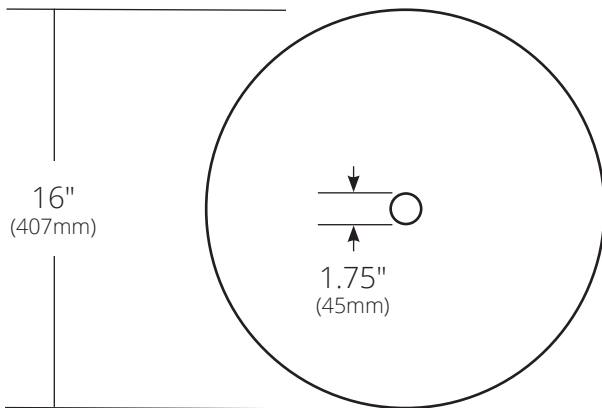

SPECIFICATIONS

**ROMA**

*Murano Collection*

*Shown in Marina*

TOP VIEW

SIDE VIEW

MG1605-MA Marina  
MG1605-SY Seaspray

**PRODUCT DETAILS**

- 16" x 5" OD  
(406mm x 127mm)
- 15.75" x 4.25" ID  
(394mm x 108mm)
- Handcrafted, Certified Murano Glass
- 1.75" (45mm) drain opening

**INSTALLATION**

- Vessel
- **Note:** 3.5" vessel cutout required for countertop (*larger than standard*)

**COORDINATING PRODUCTS**

- Drains: DR120, DR130 or DR150
- Vanity tops with vessel cutout

**STANDARDS COMPLIANCE**

- UPC/cUPC compliant

**IMPORTANT**

Due to the handcrafted nature of this product, it will vary in finish, texture, and other details. Dimensions may vary up to 1/2" (13mm).