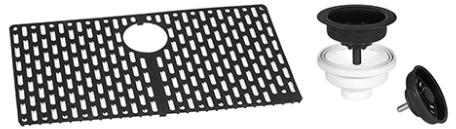

RVG1027

GRANITE TOPMOUNT KITCHEN SINK

RUVATI[®]
SPECIFICATION SHEET

MATERIAL

- Solid Granite Composite
- 80% crushed natural granite for extreme strength
- Non-porous and resistant to stains

FEATURES

- Naturally sound proof
- Will never discolor
- Rounded inside corners

COLOR OPTIONS

BK: Midnight Black

GR: Silver Gray

WH: Arctic White

IN THE BOX

Basket Strainer
[RVA1038]

Mounting Clips
[RVA11052]

Rinse Grid
[RVA41027 (BK / GR)]

Cut-out
Template

NOMINAL DIMENSIONS

Exterior: 27-1/8" (wide) x 19-7/8" (front-to-back)
Interior Bowl: 25" (wide) x 15-5/8" (front-to-back)
Bowl Depth: 8-1/4"
Minimum Cabinet Size: 30" wide
Drain Hole Size: 3 1/2"