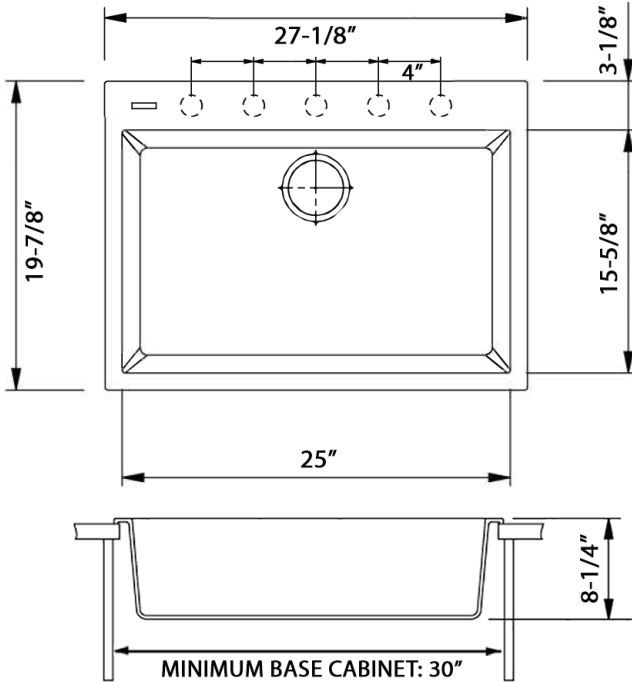

Cut-out
Template

NOMINAL DIMENSIONS

Exterior: 27-1/8" (wide) x 19-7/8" (front-to-back)
Interior Bowl: 25" (wide) x 15-5/8" (front-to-back)
Bowl Depth: 8-1/4"
Minimum Cabinet Size: 30" wide
Drain Hole Size: 3 1/2"

Drain Cover
[RVA1035]

UPC compliant. Certified by CSA to meet US and Canada plumbing codes.
Codes compliance: ASME A112.19.3/CSA B45.4

DIMENSIONS

Register your product at www.ruvati.com/register.

RUVATI USA
www.ruvati.com