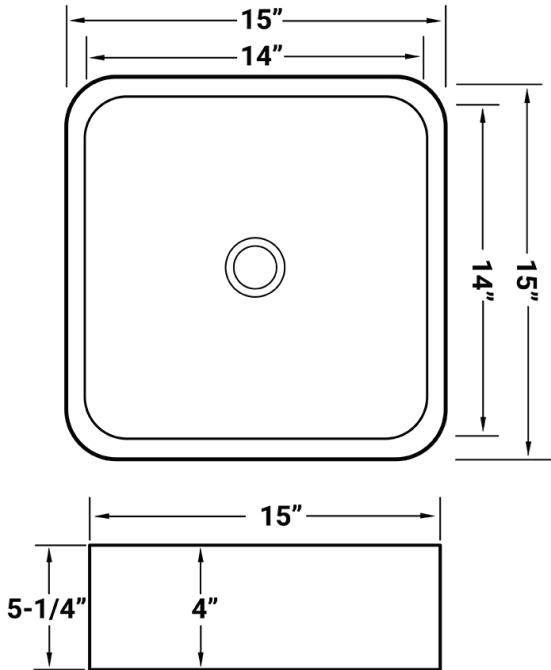

## NOMINAL DIMENSIONS

Exterior: 15" (wide) x 15" (front-to-back)  
Interior Bowl: 14" (wide) x 14" (front-to-back)  
Bowl Depth: 4"  
Minimum Cabinet Size: N/A  
Drain Hole Size: 1-3/4"

Installation Type:  
Vessel  
Drain Location:  
Center

## DIMENSIONS

Register your product at [www.ruvati.com/register](http://www.ruvati.com/register).