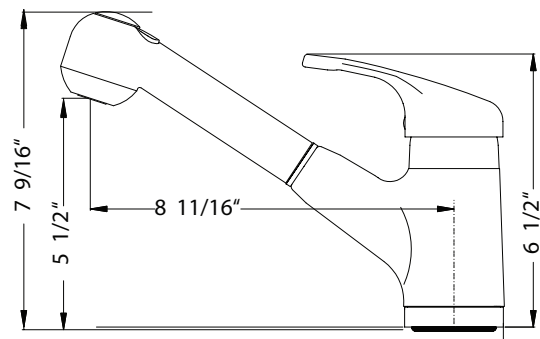

REYA SERIES

Pull Out Kitchen Faucet

Model REYPO-861-PC : Polished Chrome

REYPO-861-BN : Brushed Nickel

REYPO-861

FEATURES

- Transitional solid brass body
- Lightweight pull out dual function spray/stream handspray
- Easy clean AeroFlo removable Aerator
- XtendHose reaches all edges of sink and beyond. 20+ inches
- Ergonomic Ultrasmooth topmount handle
- CeraDox Ceramic Disc Cartridge - Lifetime Warranty
- Available in 2 finish options
- All Houzer faucets are ICC certified to meet or exceed US State and Federal plumbing codes and low lead safety standards
- Limited Lifetime Warranty