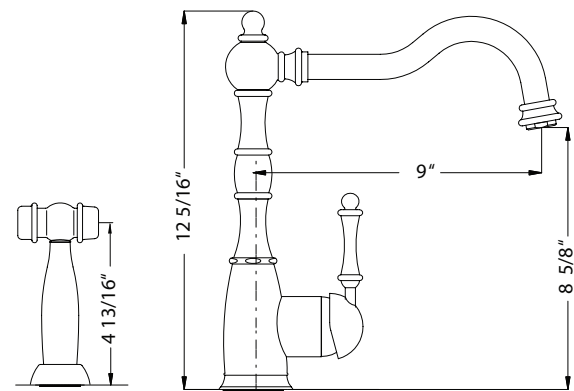

REGAL SERIES

Traditional Kitchen Faucet with Sidespray

- Model REGSS-181-PC** : Polished Chrome
REGSS-181-BN : Brushed Nickel
REGSS-181-OB : Oil Rubbed Bronze
REGSS-181-BB : Brushed Brass
REGSS-181-AB : Antique Brass
REGSS-181-AC : Antique Copper

REGSS-181

FEATURES

- Traditional solid brass construction
- Traditional solid brass side spray with removable aerator
- Easy clean AeroFlo removable Aerator
- XtendHose reaches all edges of sink and beyond. 20+ inches
- Forward action with 15° rear limited handle will not hit backsplash
- CeraDox Ceramic Disc Cartridge - Lifetime Warranty
- Available in 6 finish options
- Oversized deck mounting locknut for ease of installation
- Hybrid stainless steel and nylon braided hoses for increased durability and flexibility
- All Houzer faucets are ICC certified to meet or exceed US State and Federal plumbing codes and low lead safety standards
- Limited Lifetime Warranty