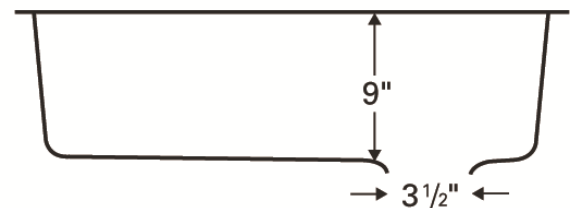

## Features and Specifications:

- Large single bowl kitchen sink.
- Made of 80% quartz and the finest acrylic resins.
- Designed for undermount installation in all solid surface, granite and quartz countertops.
- Outside dimensions: 34" x 22" x 9".
- Inside bowl dimensions: 30" x 18" x 9"
- Rear positioned waste.
- Waste opening: 3-1/2".
- Sink bowl surface has a matte finish.
- Supplied with mounting clips and cutout template.
- Basket strainer shown not included with sink.
- Basket strainers in stainless steel or matching colors available as optional accessories.
- Sinks colors available: Black, Bisque, White, Concrete, Brown, Grey
- cUPC Certified

TOP ELEVATION

FRONT ELEVATION

ALL DIMENSIONS ACCURATE TO 1/4"