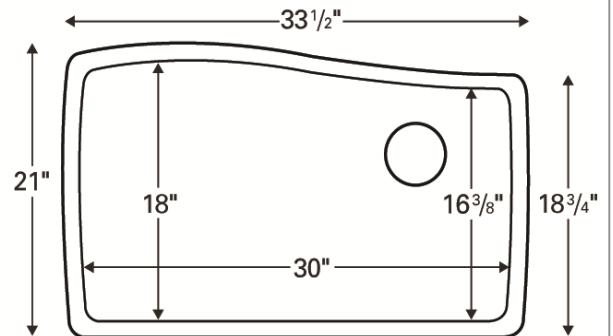

## Features and Specifications:

- Large single bowl kitchen sink.
- Made of 80% quartz and the finest acrylic resins.
- Designed for undermount installation in all solid surface, granite and quartz countertops.
- Outside dimensions: 34" x 22" x 9".
- Inside bowl dimensions: 30" x 18" x 9"
- Rear positioned waste.
- Waste opening: 3-1/2".
- Sink bowl surface has a matte finish.
- Supplied with mounting clips and cutout template.
- Basket strainer shown not included with sink.
- Basket strainers in stainless steel or matching colors available as optional accessories.
- Sinks colors available: Black, Bisque, White, Concrete, Brown, Grey
- cUPC Certified

TOP ELEVATION

FRONT ELEVATION

ALL DIMENSIONS ACCURATE TO 1/4"