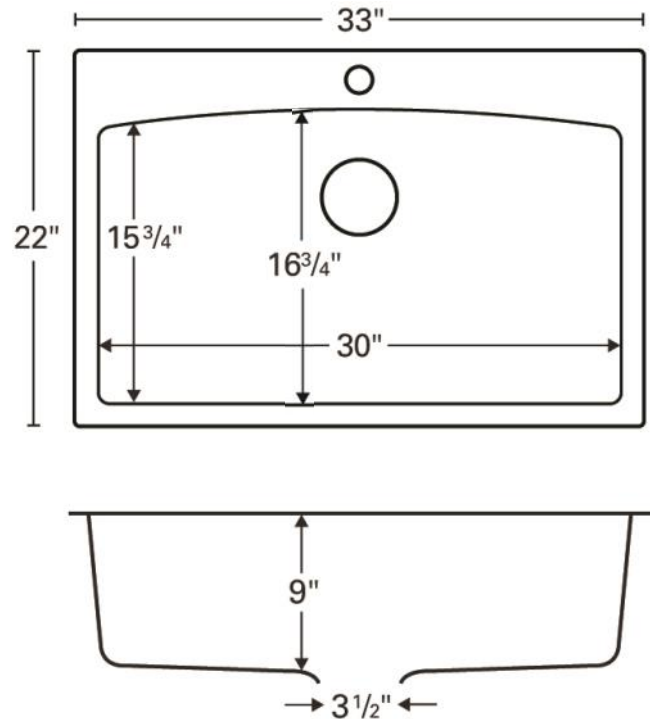

Karran quartz sinks are manufactured from durable quartz composite material that makes them incredibly tough and resilient to even the toughest daily kitchen tasks. They contain 80% natural quartz crystals and 20% high performance acrylic resins. These materials provide high scratch, stain, chip and heat resistance. This easy-to-install top mount design is 33" x 22" in size and is available in a selection of 6 elegant color choices.

Series:	Quartz QT Series
Material:	80% quartz / 20% acrylic resin
Installation Type:	Top mount / drop-in
Configuration:	Large single bowl
Overall dimensions:	33" x 22"
Bowl dimensions:	30" x 16-3/4" x 9"
Drain size:	3-1/2"
Min. cabinet size:	33"
Template included:	Yes
Clips included:	Yes
Finishes / Colors:	Bisque, Concrete, White, Black, Grey, Brown

Sinks are listed with IAPMO and meet the requirements of the Uniform Plumbing Code, International Plumbing Code and the National Plumbing Code of Canada.

INSTALLATION METHOD

OPTIONAL ACCESSORIES

MODELS	COLOR	STRAINER	FLANGE	GRID
• QT-712-WH	White	QBSWH	QDFWH	GR-6009
• QT-712-BI	Bisque	QBSBI	QDFBI	GR-6009
• QT-712-BL	Black	QBSBL	QDFBL	GR-6009
• QT-712-BR	Brown	QBSBR	QDFBR	GR-6009
• QT-712-CN	Concrete	QBSCN	QDFCN	GR-6009
• QT-712-GR	Grey	QBSGR	QDFGR	GR-6009

We reserve the right to update product specifications without notice. Please visit karran.com for the most current specification sheets. All dimensions are accurate to 1/4". REV 5-2022

PROJECT INFORMATION

PROJECT: _____

CONTACT: _____

DATE: _____

NOTES: _____

_____

_____

APPROVAL: