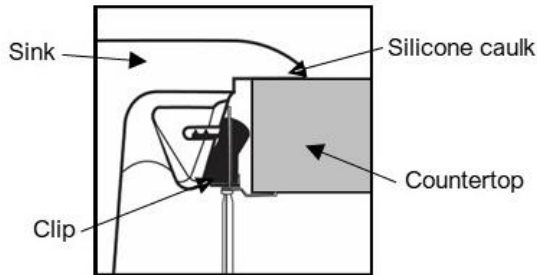

INSTALLATION METHOD

OPTIONAL ACCESSORIES

MODELS	COLOR	STRAINER	FLANGE	GRID
• QT-712-WH	White	QBSWH	QDFWH	GR-6009
• QT-712-BI	Bisque	QBSBI	QDFBI	GR-6009
• QT-712-BL	Black	QBSBL	QDFBL	GR-6009
• QT-712-BR	Brown	QBSBR	QDFBR	GR-6009
• QT-712-CN	Concrete	QBSCN	QDFCN	GR-6009
• QT-712-GR	Grey	QBSGR	QDFGR	GR-6009

We reserve the right to update product specifications without notice. Please visit karran.com for the most current specification sheets. All dimensions are accurate to 1/4". REV 5-2022

PROJECT INFORMATION

PROJECT: _____

CONTACT: _____

DATE: _____

NOTES: _____

_____

_____

APPROVAL: