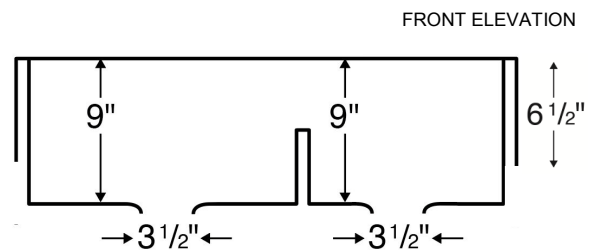

Features and Specifications:

- Retrofit large/small bowl apron front/farmhouse kitchen sink.
- Designed to install in a 36" or wider standard sink base cabinet.
- Made of 80% quartz and acrylic resin.
- Designed for undermount installation in solid surface, granite and quartz countertops.
- Outside dimensions: 34" x 21-1/4" x 9".
- Apron height: 6-1/2"
- Inside bowl dimensions:
 Left bowl - 17-1/4" x 16-3/4" x 9"
 Right bowl - 11-1/4" x 16-3/4" x 9"
- Rear positioned wastes.
- Waste opening: 3-1/2".
- Sink bowl surface has a matte finish.
- Supplied with cabinet face frame cutout template.
- Basket strainers shown not included with sink.
- Basket strainers in stainless steel or matching colors available as optional accessories.
- Sinks colors available: Black, Bisque, White, Concrete, Brown, Grey
- cUPC Certified

ALL DIMENSIONS ACCURATE TO 1/4"