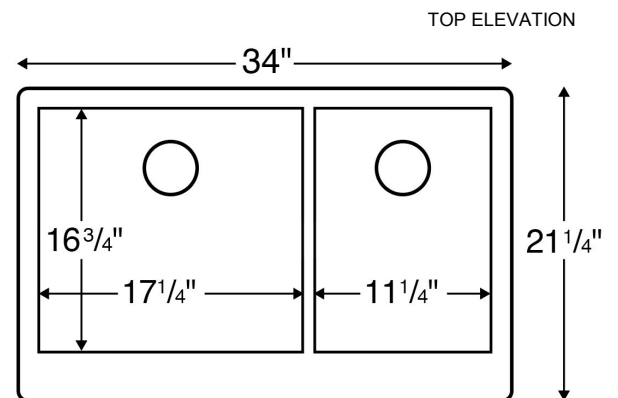

Features and Specifications:

- Retrofit large/small bowl apron front/farmhouse kitchen sink.
- Designed to install in a 36" or wider standard sink base cabinet.
- Made of 80% quartz and acrylic resin.
- Designed for undermount installation in solid surface, granite and quartz countertops.
- Outside dimensions: 34" x 21-1/4" x 9".
- Apron height: 6-1/2"
- Inside bowl dimensions:
 Left bowl - 17-1/4" x 16-3/4" x 9"
 Right bowl - 11-1/4" x 16-3/4" x 9"
- Rear positioned wastes.
- Waste opening: 3-1/2".
- Sink bowl surface has a matte finish.
- Supplied with cabinet face frame cutout template.
- Basket strainers shown not included with sink.
- Basket strainers in stainless steel or matching colors available as optional accessories.
- Sinks colors available: Black, Bisque, White, Concrete, Brown, Grey
- cUPC Certified

ALL DIMENSIONS ACCURATE TO 1/4"