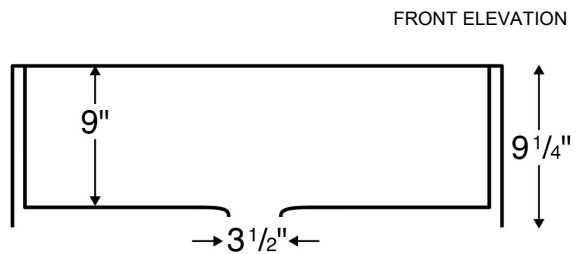

Features and Specifications:

- Large single bowl apron front/farmhouse kitchen sink.
- Designed to install in a 36" or wider farmhouse sink base cabinet.
- Made of 80% quartz and acrylic resin.
- Designed for undermount installation in solid surface, granite and quartz countertops.
- Outside dimensions: 34" x 21-1/4" x 9".
- Apron height: 9-1/4"
- Inside bowl dimensions: 31" x 16-3/4" x 9"
- Rear positioned waste.
- Waste opening: 3-1/2".
- Sink bowl surface has a matte finish.
- Supplied with cabinet face frame cutout template.
- Basket strainer shown not included with sink.
- Basket strainers in stainless steel or matching colors available as optional accessories.
- Sinks colors available: Black, Bisque, White, Concrete, Brown, Grey
- cUPC Certified

ALL DIMENSIONS ACCURATE TO 1/4"