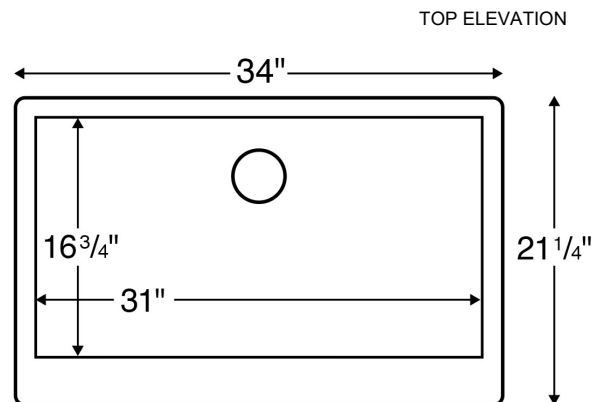

Features and Specifications:

- Large single bowl apron front/farmhouse kitchen sink.
- Designed to install in a 36" or wider farmhouse sink base cabinet.
- Made of 80% quartz and acrylic resin.
- Designed for undermount installation in solid surface, granite and quartz countertops.
- Outside dimensions: 34" x 21-1/4" x 9".
- Apron height: 9-1/4"
- Inside bowl dimensions: 31" x 16-3/4" x 9"
- Rear positioned waste.
- Waste opening: 3-1/2".
- Sink bowl surface has a matte finish.
- Supplied with cabinet face frame cutout template.
- Basket strainer shown not included with sink.
- Basket strainers in stainless steel or matching colors available as optional accessories.
- Sinks colors available: Black, Bisque, White, Concrete, Brown, Grey
- cUPC Certified

ALL DIMENSIONS ACCURATE TO 1/4"