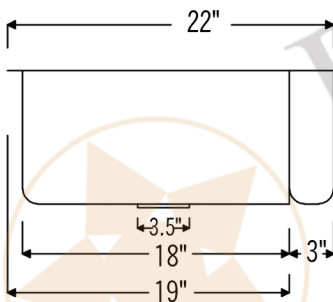

PREMIER
COPPER PRODUCTS

MODEL NUMBER: KASDB35229

- Description: 35" Hammered Copper Kitchen Apron Single Basin Sink
- Outer Dimension: 35" x 22" x 9"
- Inner Dimension: 33" x 19" x 9"
- Rim: Back, Left, Right - 1" / Front - 2"
- Drain Opening: 3.5"
- Finish: Oil Rubbed Bronze

CODE/STANDARD COMPLIANCE

* IAPMO/cUPC LISTED

* ORB: Oil Rubbed Bronze

THIS PRODUCT IS HAND CRAFTED, SMALL VARIANCES IN COLOR AND SIZE MAY OCCUR.
DO NOT MAKE ANY INSTALLATION CUTS UNTIL YOU RECEIVE YOUR ITEM(S).