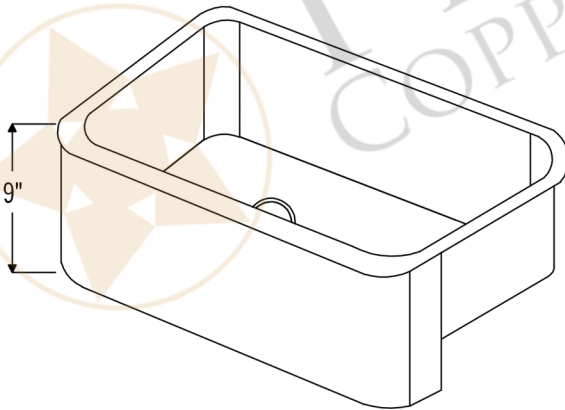

PREMIER
COPPER PRODUCTS

MODEL NUMBER: KASDB35229

- Description: 35" Hammered Copper Kitchen Apron Single Basin Sink
- Outer Dimension: 35" x 22" x 9"
- Inner Dimension: 33" x 19" x 9"
- Rim: Back, Left, Right - 1" / Front - 2"
- Drain Opening: 3.5"
- Finish: Oil Rubbed Bronze

CODE/STANDARD COMPLIANCE

* IAPMO/cUPC LISTED

* ORB: Oil Rubbed Bronze

THIS PRODUCT IS HAND CRAFTED, SMALL VARIANCES IN COLOR AND SIZE MAY OCCUR.
DO NOT MAKE ANY INSTALLATION CUTS UNTIL YOU RECEIVE YOUR ITEM(S).