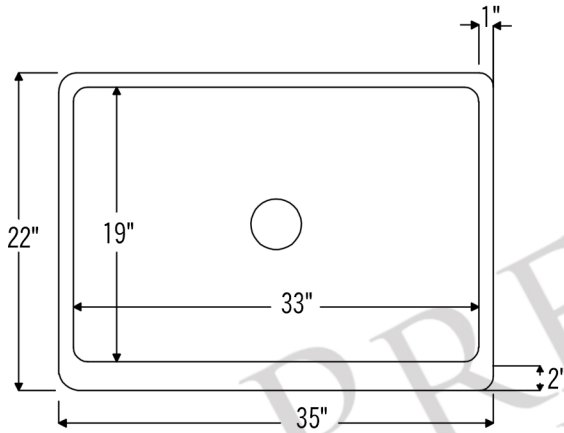

PREMIER
COPPER PRODUCTS

MODEL NUMBER: KASDB35229

- Description: 35" Hammered Copper Kitchen Apron Single Basin Sink
- Outer Dimension: 35" x 22" x 9"
- Inner Dimension: 33" x 19" x 9"
- Rim: Back, Left, Right - 1" / Front - 2"
- Drain Opening: 3.5"
- Finish: Oil Rubbed Bronze

CODE/STANDARD COMPLIANCE

* IAPMO/cUPC LISTED

* ORB: Oil Rubbed Bronze

THIS PRODUCT IS HAND CRAFTED, SMALL VARIANCES IN COLOR AND SIZE MAY OCCUR.
DO NOT MAKE ANY INSTALLATION CUTS UNTIL YOU RECEIVE YOUR ITEM(S).