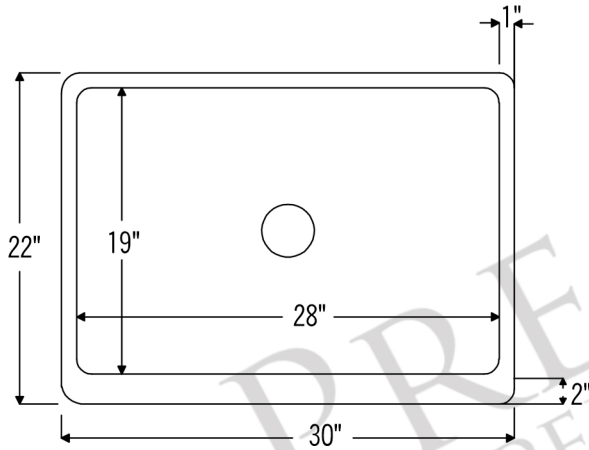

PREMIER
COPPER PRODUCTS

MODEL NUMBER: KASDB30229BS

- Description: 30" Hammered Copper Kitchen Apron Single Basin Sink
- Outer Dimension: 30" x 22" x 9"
- Inner Dimension: 28" x 19" x 9"
- Rim: Back, Left, Right - 1" / Front - 2"
- Drain Opening: 3.5"
- Finish: Oil Rubbed Bronze
- Design: Barrel Strap

CODE/STANDARD COMPLIANCE

* IAPMO/cUPC LISTED

* ORB: Oil Rubbed Bronze

THIS PRODUCT IS HAND CRAFTED, SMALL VARIANCES IN COLOR AND SIZE MAY OCCUR.
DO NOT MAKE ANY INSTALLATION CUTS UNTIL YOU RECEIVE YOUR ITEM(S).