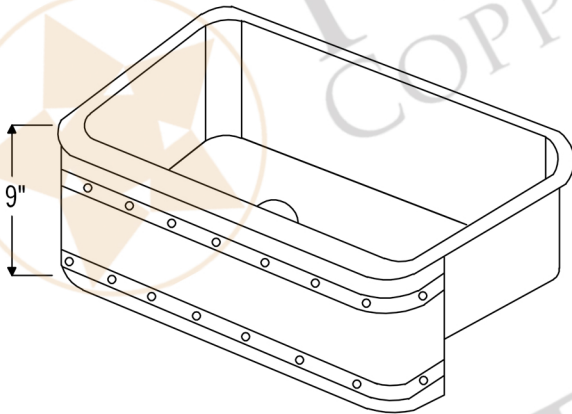

PREMIER
COPPER PRODUCTS

MODEL NUMBER: KASDB30229BS

- Description: 30" Hammered Copper Kitchen Apron Single Basin Sink
- Outer Dimension: 30" x 22" x 9"
- Inner Dimension: 28" x 19" x 9"
- Rim: Back, Left, Right - 1" / Front - 2"
- Drain Opening: 3.5"
- Finish: Oil Rubbed Bronze
- Design: Barrel Strap

CODE/STANDARD COMPLIANCE

* IAPMO/cUPC LISTED

* ORB: Oil Rubbed Bronze

THIS PRODUCT IS HAND CRAFTED, SMALL VARIANCES IN COLOR AND SIZE MAY OCCUR.
DO NOT MAKE ANY INSTALLATION CUTS UNTIL YOU RECEIVE YOUR ITEM(S).