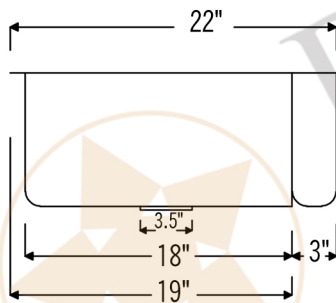

PREMIER
COPPER PRODUCTS

MODEL NUMBER: KASDB30229BS

- Description: 30" Hammered Copper Kitchen Apron Single Basin Sink
- Outer Dimension: 30" x 22" x 9"
- Inner Dimension: 28" x 19" x 9"
- Rim: Back, Left, Right - 1" / Front - 2"
- Drain Opening: 3.5"
- Finish: Oil Rubbed Bronze
- Design: Barrel Strap

CODE/STANDARD COMPLIANCE

* IAPMO/cUPC LISTED

* ORB: Oil Rubbed Bronze

THIS PRODUCT IS HAND CRAFTED, SMALL VARIANCES IN COLOR AND SIZE MAY OCCUR.
DO NOT MAKE ANY INSTALLATION CUTS UNTIL YOU RECEIVE YOUR ITEM(S).