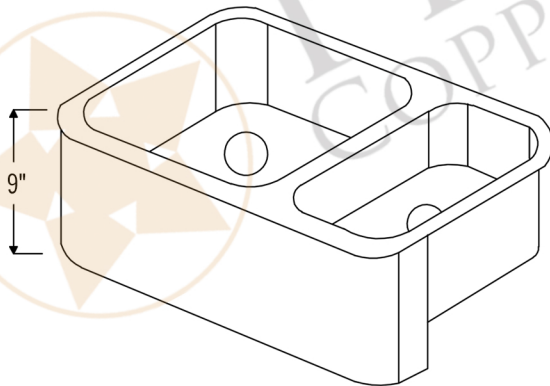

PREMIER
COPPER PRODUCTS

MODEL NUMBER: KA75DB33229

CODE/STANDARD COMPLIANCE

* IAPMO/cUPC LISTED

- Description: 33" Hammered Copper Kitchen Apron 75/25 Double Basin Sink
- Outer Dimension: 33" x 22" x 9"
- Inner Dimension: L: 21" x 19" x 9" / R: 9" x 19" x 9"
- Rim: Back, Left, Right - 1" / Front - 2"
- Divider: 1" Wide (Optimized)
- Drain Opening: 3.5"
- Gauge: 14
- Finish: Oil Rubbed Bronze

* ORB: Oil Rubbed Bronze

THIS PRODUCT IS HAND CRAFTED, SMALL VARIANCES IN COLOR AND SIZE MAY OCCUR.
DO NOT MAKE ANY INSTALLATION CUTS UNTIL YOU RECEIVE YOUR ITEM(S).