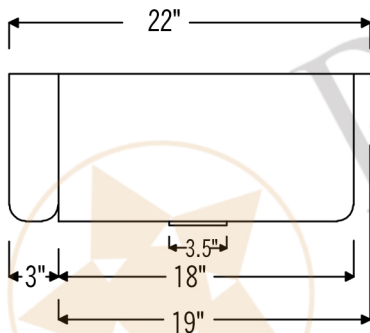

PREMIER
COPPER PRODUCTS

MODEL NUMBER: KA75DB33229

CODE/STANDARD COMPLIANCE

* IAPMO/cUPC LISTED

- Description: 33" Hammered Copper Kitchen Apron 75/25 Double Basin Sink
- Outer Dimension: 33" x 22" x 9"
- Inner Dimension: L: 21" x 19" x 9" / R: 9" x 19" x 9"
- Rim: Back, Left, Right - 1" / Front - 2"
- Divider: 1" Wide (Optimized)
- Drain Opening: 3.5"
- Gauge: 14
- Finish: Oil Rubbed Bronze

* ORB: Oil Rubbed Bronze

THIS PRODUCT IS HAND CRAFTED, SMALL VARIANCES IN COLOR AND SIZE MAY OCCUR.
DO NOT MAKE ANY INSTALLATION CUTS UNTIL YOU RECEIVE YOUR ITEM(S).