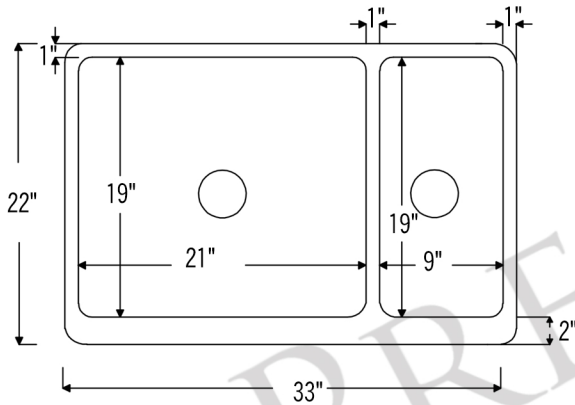

PREMIER
COPPER PRODUCTS

MODEL NUMBER: KA75DB33229

CODE/STANDARD COMPLIANCE

* IAPMO/cUPC LISTED

- Description: 33" Hammered Copper Kitchen Apron 75/25 Double Basin Sink
- Outer Dimension: 33" x 22" x 9"
- Inner Dimension: L: 21" x 19" x 9" / R: 9" x 19" x 9"
- Rim: Back, Left, Right - 1" / Front - 2"
- Divider: 1" Wide (Optimized)
- Drain Opening: 3.5"
- Gauge: 14
- Finish: Oil Rubbed Bronze

* ORB: Oil Rubbed Bronze

THIS PRODUCT IS HAND CRAFTED, SMALL VARIANCES IN COLOR AND SIZE MAY OCCUR.
DO NOT MAKE ANY INSTALLATION CUTS UNTIL YOU RECEIVE YOUR ITEM(S).