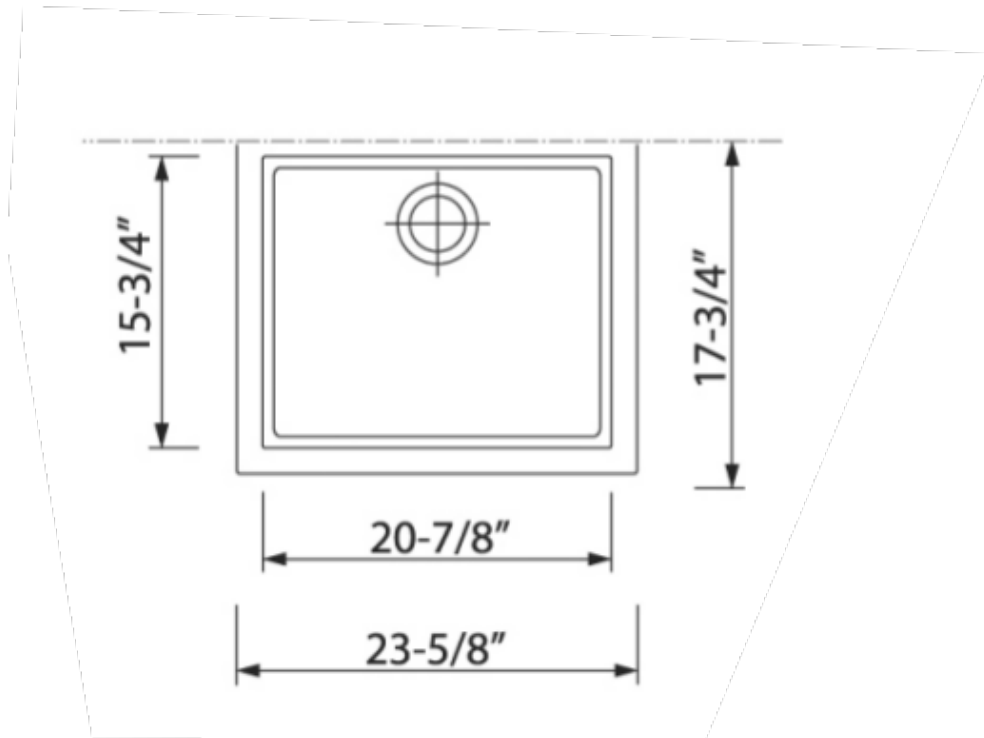

ON6010ST

Single basin undermount sink
23" x 18" 8"
ONE Series

SPECIFICATION SUBMITTAL

Kitchen series

ON6010ST

Plados Sink, Contemporary
Styling

STANDARDS

- Compliant with ASME A112.18.1-B125.1
- Compliant with AB1953
- Compliant with ANSI NSF61 – Annex G
- Certified by CSA International
- Compliant with ANSI A117.1