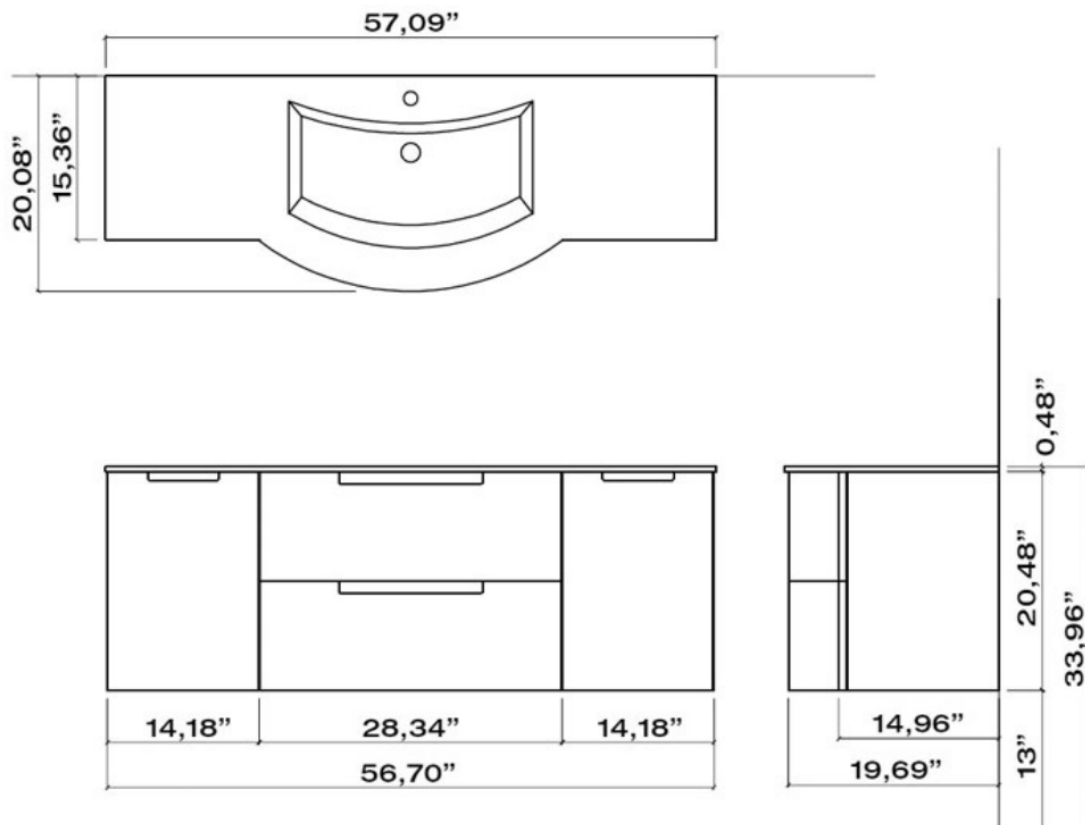

OA57OPT4

Oasi 57" Vanity

57.09" x 20.08" x 20.96"

WT: 178LBS

Includes: L035 (vanity), LV051 (sink), B052-SX
(left cabinet), B052-DX (right cabinet)

SPECIFICATION SUBMITTAL

Bath/Vanities

OA57OPT4

Oasi 57" Vanity

STANDARDS

- Compliant with ASME A112.18.1-B125.1
- Compliant with AB1953
- Compliant with ANSI NSF61 – Annex G
- Certified by CSA International
- Compliant with ANSI A117.1

Finishes	OA57OPT4B	OA57OPT4W	OA57OPT4R	OA57OPT4G	OA57OPT4T	OA57OPT4S
Black Glossy	X					
White Glossy		X				
Red Glossy			X			
Grey Glossy				X		
Slate Glossy					X	
Sand Glossy						X