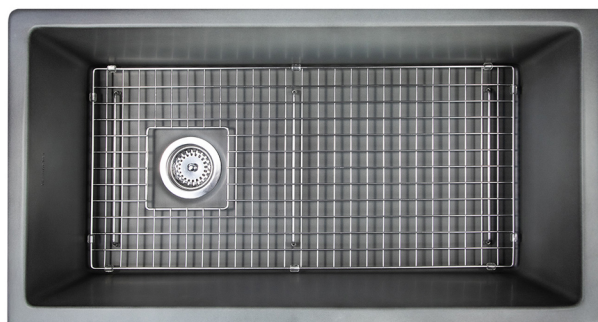

# Cape Collection

Premium Fireclay Undermount Kitchen Sink

## Wellfleet-3419Concrete

www.NantucketSinksUSA.com

info@nantucketsinksusa.com

Overall Dimensions	Interior Bowl	Exterior Height	Bowl Depth	Drain Dimensions
34.25" x 18.5" x 10"	31.75" x 16" Top 30.5" x 14.5" Bottom	10"	8.875"	3.5" Opening

### FEATURES

- Premium Fireclay Sink - Made in Italy
- Drain and Grid included with sink
- Finished glazed top edge, may be reveal mounted
- Limited Warranty
- Sink tapers to bottom

Project Name: \_\_\_\_\_