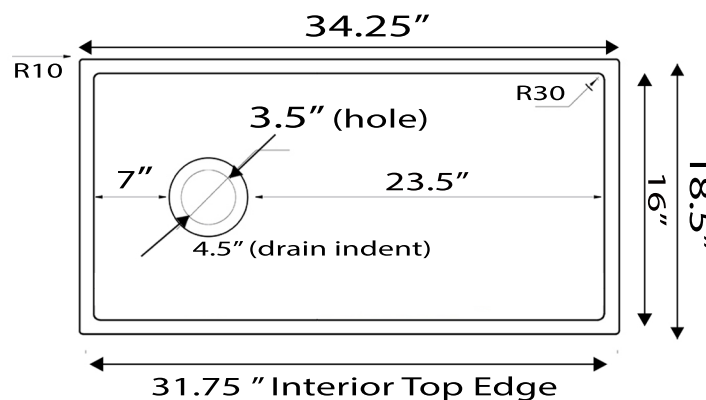

## Wellfleet-3419Concrete

www.NantucketSinksUSA.com

info@nantucketsinksusa.com

Overall Dimensions	Interior Bowl	Exterior Height	Bowl Depth	Drain Dimensions
34.25" x 18.5" x 10"	31.75" x 16" Top 30.5" x 14.5" Bottom	10"	8.875"	3.5" Opening

### Please Be Advised

- (Nominal Dimensions\*) Actual Dimensions may vary by 1/4"
- Template Not included- use sink as rough-in guide
- Installation Type: Undermount OR Drop-In
- Mounting hardware not included - Professional Installation Only