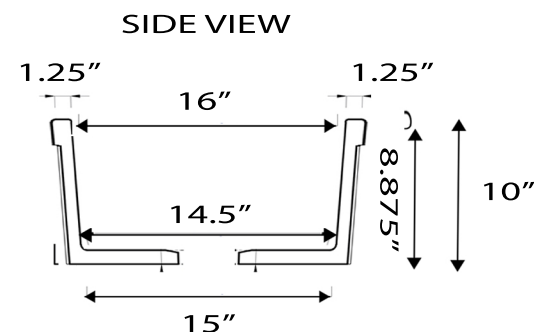

## Wellfleet-3419Concrete

www.NantucketSinksUSA.com

info@nantucketsinksusa.com

Overall Dimensions	Interior Bowl	Exterior Height	Bowl Depth	Drain Dimensions
34.25" x 18.5" x 10"	31.75" x 16" Top 30.5" x 14.5" Bottom	10"	8.875"	3.5" Opening

### Please Be Advised

- (Nominal Dimensions\*) Actual Dimensions may vary by 1/4"
- Template Not included- use sink as rough-in guide
- Installation Type: Undermount OR Drop-In
- Mounting hardware not included - Professional Installation Only