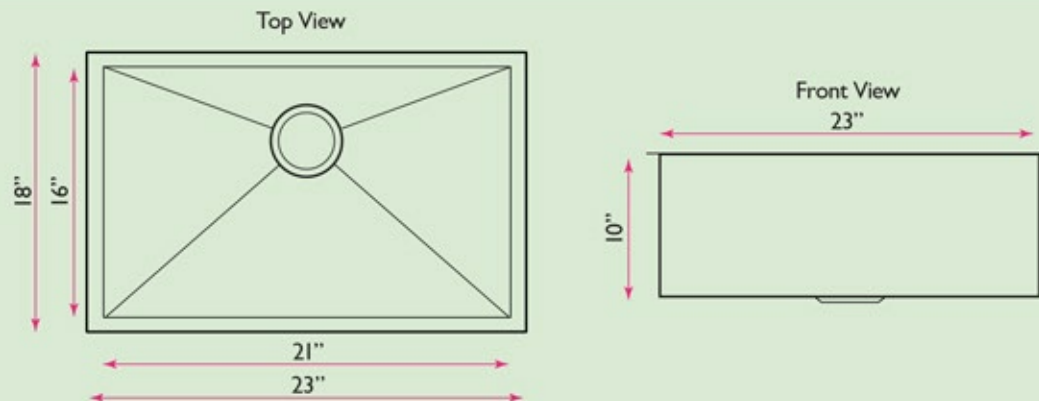

Pro Series Collection

23 Inch Rectangle Single Bowl Undermount
Small Radius Corners Stainless Steel Kitchen Sink

Nantucket

S I N K S

model:

SR2318-16

www.NantucketSinksUSA.com
info@nantucketsinksusa.com

SPECS

OVERALL DIMENSIONS	INTERIOR BOWL	BOWL DEPTH	BOTTOM GRID(S)	REVERSE MODEL
23" x 18"	21" x 16"	10"	BG-SR2318	N/A

FEATURES:

- Premium 304, 16 gauge stainless steel kitchen sink
- Colander drain and grid included (Lux accessory pkg.)
- Brushed satin finish
- Limited lifetime manufacturer's warranty
- Insulated to reduce condensation
- Rubber padding is applied for noise reduction
- Professional installation recommended
- Template included