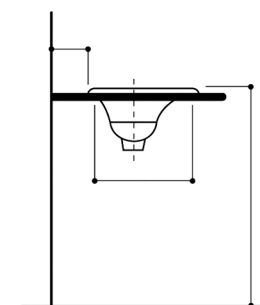

Regatta Collection

Fireclay Bathroom Vanity Sink

MODEL:
RC70640GS "ST. JOHN"

TOP VIEW

FRONT VIEW

SIDE VIEW

Overall Dimensions	Interior Bowl	Interior Depth	Exterior Height	Drain Dimensions
25" x 17.25"	23.25" x 15.5"	6.75"	8"	1.75"

FEATURES

- Genuine Italian Fireclay
- Nominal Dimensions - Actual may vary by 1/4"
- Topmount; Template Not Included
- 24k gold leaf design
- No Overflow
- Made in Italy
- Do not clean with abrasive cleansers or pads
- Limited Warranty For Manufacturer Defects