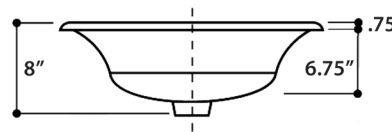

Regatta Collection

Fireclay Bathroom Vanity Sink

MODEL:
RC70640GS "ST. JOHN"

TOP VIEW

FRONT VIEW

SIDE VIEW

Overall Dimensions	Interior Bowl	Interior Depth	Exterior Height	Drain Dimensions
25" x 17.25"	23.25" x 15.5"	6.75"	8"	1.75"

FEATURES

- Genuine Italian Fireclay
- Nominal Dimensions - Actual may vary by 1/4"
- Topmount; Template Not Included
- 24k gold leaf design
- No Overflow
- Made in Italy
- Do not clean with abrasive cleansers or pads
- Limited Warranty For Manufacturer Defects