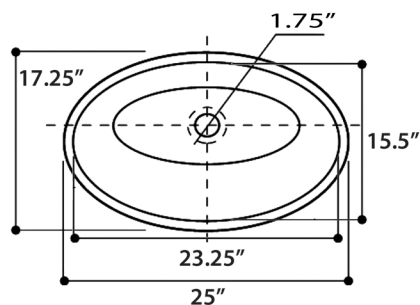

Regatta Collection

Fireclay Bathroom Vanity Sink

MODEL:
RC70640GS "ST. JOHN"

TOP VIEW

FRONT VIEW

SIDE VIEW

Overall Dimensions	Interior Bowl	Interior Depth	Exterior Height	Drain Dimensions
25" x 17.25"	23.25" x 15.5"	6.75"	8"	1.75"

FEATURES

- Genuine Italian Fireclay
- Nominal Dimensions - Actual may vary by 1/4"
- Topmount; Template Not Included
- 24k gold leaf design
- No Overflow
- Made in Italy
- Do not clean with abrasive cleansers or pads
- Limited Warranty For Manufacturer Defects