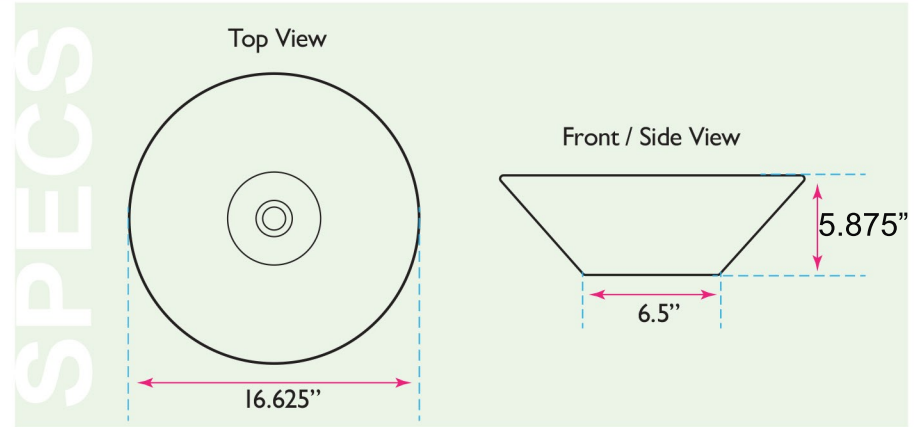

Brant Point Collection

Vitreous China Round Low-Profile
Topmount/Vessel Sink

model:
NSV222

Nantucket

S I N K S

www.NantucketSinksUSA.com
info@nantucketsinksusa.com

OVERALL DIMENSIONS	LARGE BOWL	BOWL HEIGHT/DEPTH	DRAIN DIMENSIONS	OVERFLOW
16.125" Diameter x 5.875"	15.25" Diameter	5" Interior Depth	1.75" Opening	NO

FEATURES:

- Premium Vitreous China
- Template not included
- High gloss finish seals surface and makes for easy cleaning
- White Porcelain enamel finish
- Limited lifetime warranty
- No Overflow
- Nominal dimensions - actual may vary by 1/4"
- Fits 18" cabinet base minimum