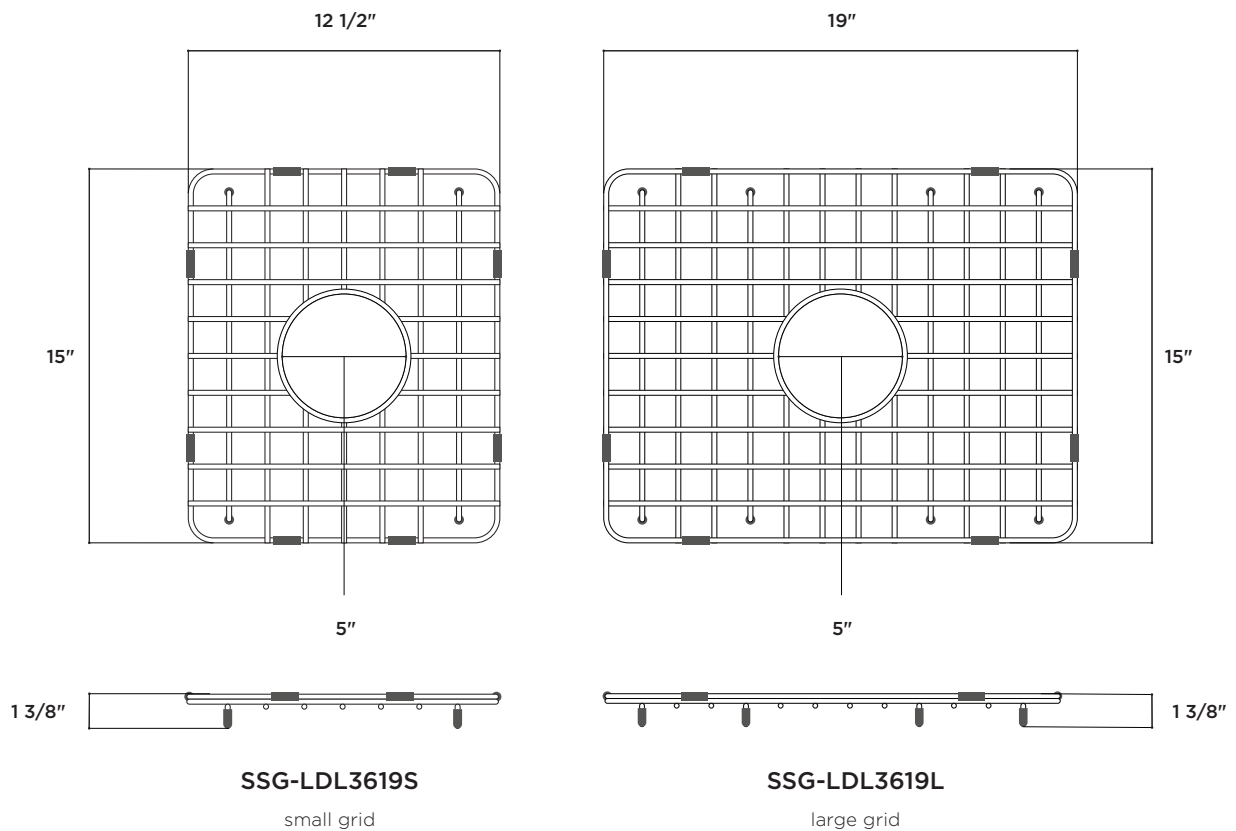

LATOSCANA
by Pairi

MADE IN ITALY

Stainless Steel Sink Grids SSG-LDL3619S and SSG-LDL3619L

compatible with Latoscana LDL3619 Double Bowl Fireclay Farmhouse Sink

FEATURES

Stainless steel
5" drain openings

DIMENSIONS

size	width	length	height
SSG-LDL3619S	12 1/2"	15"	1 3/8"
SSG-LDL3619L	19"	15"	1 3/8"