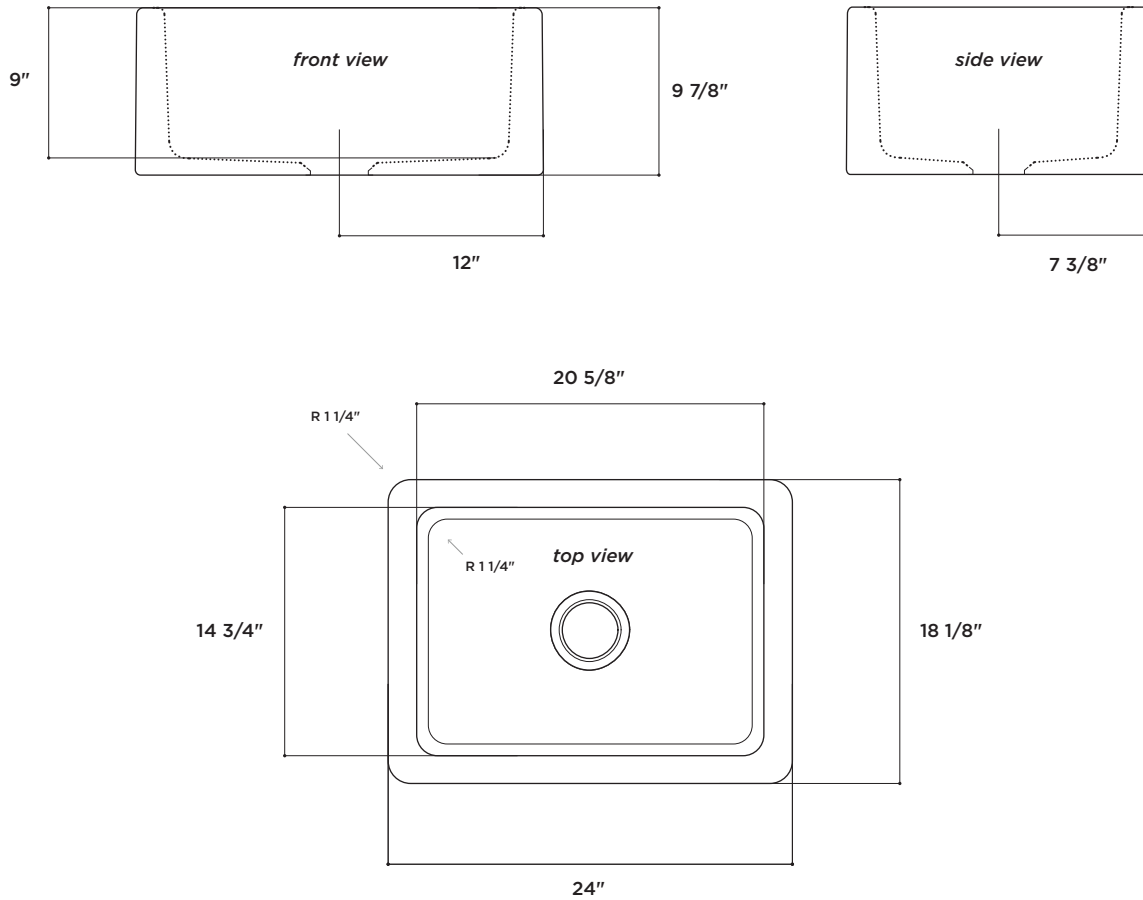

LATOSCANA
by Pairei

..... MADE IN ITALY .....

Fireclay Farmhouse Sink LNR2418W

PLEASE NOTE

Due to the nature of fireclay products, the given dimensions may vary. We recommend that the cabinet maker wait until the sink is on hand before making any cabinetry or counter tops. While Latoscana endeavors to provide accurate information, all dimensions are nominal, cannot be guaranteed, and are subject to change.