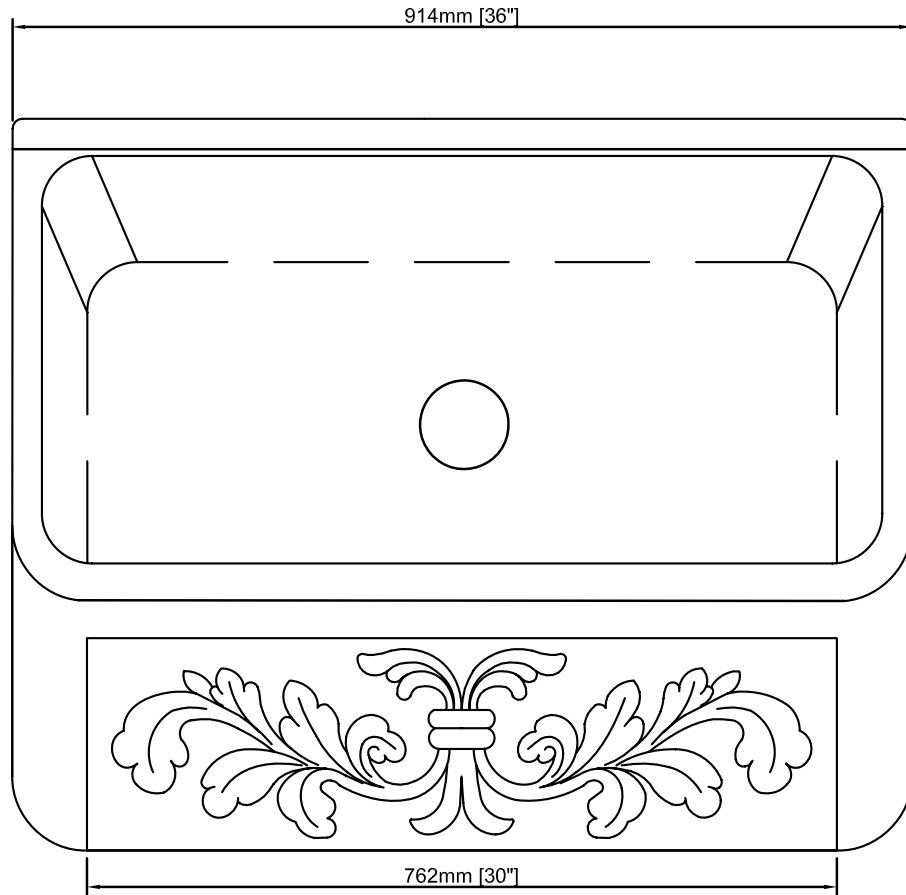

SHOP DRAWING	THE ALLSTONE GROUP, LLC. 3250 Oakland St. Unit E, Aurora, CO 80010	
	Product Description: 36" Kitchen Farm Sink	
THE INFORMATION CONTAINED IN THIS DRAWING IS THE SOLE PROPERTY OF THE ALLSTONE GROUP, LLC. ANY REPRODUCTION IN PART OR AS A WHOLE WITHOUT THE WRITTEN PERMISSION OF THE ALLSTONE GROUP, LLC. IS PROHIBITED.	Item# KF362010SB-F2	
	DRAWN BY: LUOMIN	Date Created: June 16, 2016
	SHEET 1 / 2	Date Revised:

SHOP DRAWING	THE ALLSTONE GROUP,LLC. 3250 Oakland St. Unit E, Aurora, CO 80010	
	Product Description: 36" Kitchen Farm Sink	
THE INFORMATION CONTAINED IN THIS DRAWING IS THE SOLE PROPERTY OF THE ALLSTONE GROUP,LLC. ANY REPRODUCTION IN PART OR AS A WHOLE WITHOUT THE WRITTEN PERMISSION OF THE ALLSTONE GROUP,LLC. IS PROHIBITED.	Item# KF362010SB-F2	
	DRAWN BY: LUOMIN	Date Created: June 16, 2016
	SHEET 2 / 2	Date Revised: