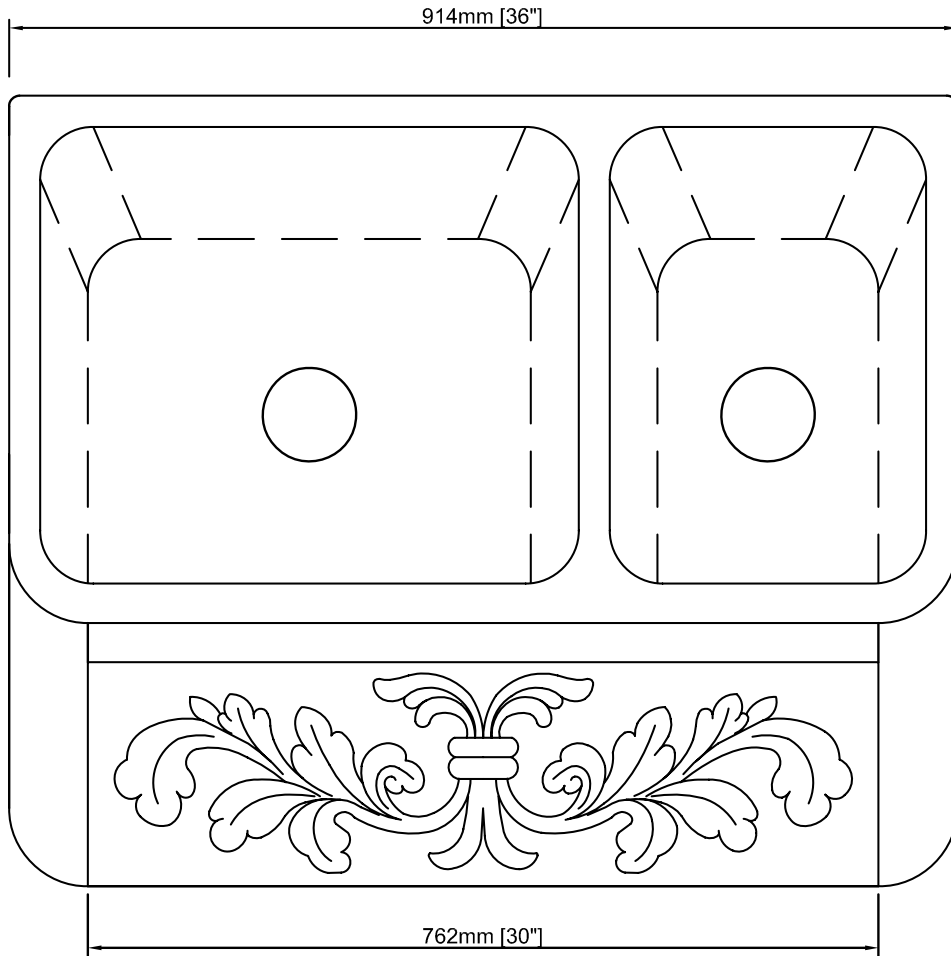

SHOP DRAWING	THE ALLSTONE GROUP, LLC. 3250 Oakland St. Unit E, Aurora, CO 80010	
	Product Description: 36" Kitchen Farm Sink	
<small>THE INFORMATION CONTAINED IN THIS DRAWING IS THE SOLE PROPERTY OF THE ALLSTONE GROUP, LLC. ANY REPRODUCTION IN PART OR AS A WHOLE WITHOUT THE WRITTEN PERMISSION OF THE ALLSTONE GROUP, LLC. IS PROHIBITED.</small>	Item# KF362010DB-F2-6040	
	DRAWN BY: LUOMIN	Date Created: June 16, 2016
	SHEET 1/2	Date Revised:

SHOP DRAWING	THE ALLSTONE GROUP, LLC. 3250 Oakland St. Unit E, Aurora, CO 80010	
	Product Description: 36" Kitchen Farm Sink	
<small>THE INFORMATION CONTAINED IN THIS DRAWING IS THE SOLE PROPERTY OF THE ALLSTONE GROUP, LLC. ANY REPRODUCTION IN PART OR AS A WHOLE WITHOUT THE WRITTEN PERMISSION OF THE ALLSTONE GROUP, LLC. IS PROHIBITED.</small>	Item# KF362010DB-F2-6040	
	DRAWN BY: LUOMIN	Date Created: June 16, 2016
	SHEET 2 / 2	Date Revised: