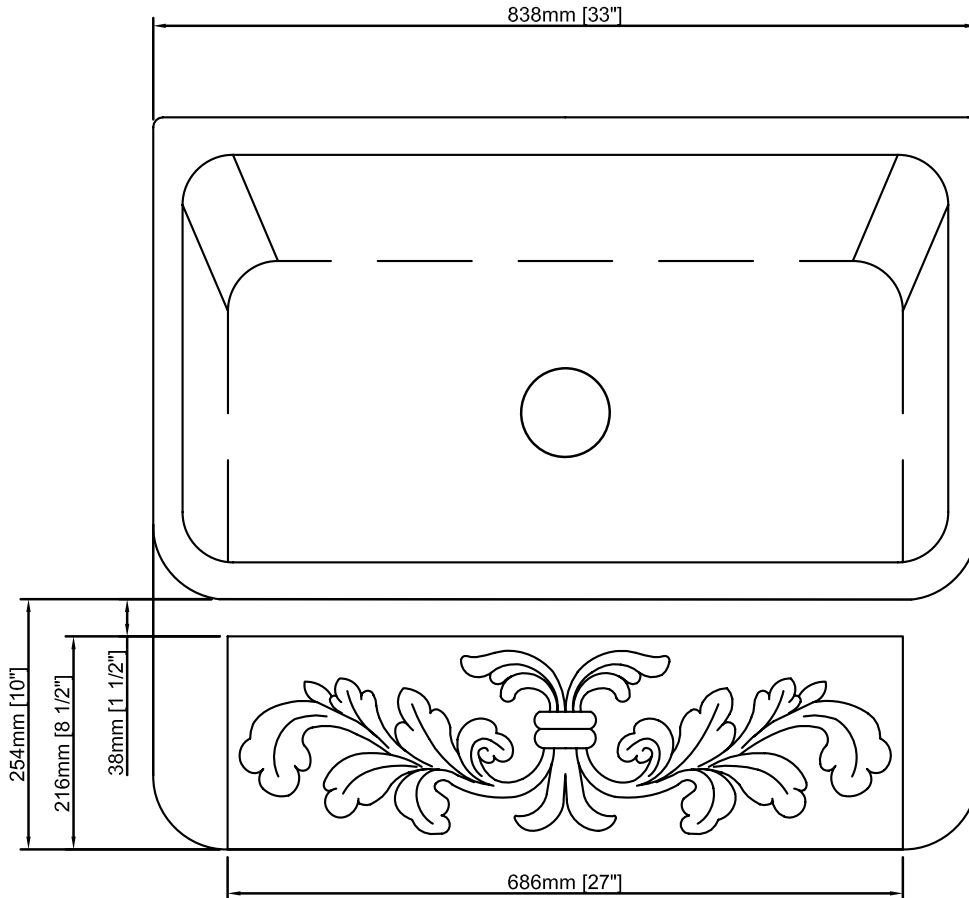

SHOP DRAWING	THE ALLSTONE GROUP, LLC. 3250 Oakland St. Unit E, Aurora, CO 80010	
	Product Description: 33" Kitchen Farm Sink	
<small>THE INFORMATION CONTAINED IN THIS DRAWING IS THE SOLE PROPERTY OF THE ALLSTONE GROUP, LLC. ANY REPRODUCTION IN PART OR AS A WHOLE WITHOUT THE WRITTEN PERMISSION OF THE ALLSTONE GROUP, LLC, IS PROHIBITED.</small>	Item# KF332010SB-F2	
	DRAWN BY: LUOMIN	Date Created: June 16, 2016
	SHEET 1/3	Date Revised:

SHOP DRAWING	THE ALLSTONE GROUP, LLC. 3250 Oakland St. Unit E, Aurora, CO 80010	
	Product Description: 33" Kitchen Farm Sink	
<small>THE INFORMATION CONTAINED IN THIS DRAWING IS THE SOLE PROPERTY OF THE ALLSTONE GROUP, LLC. ANY REPRODUCTION IN PART OR AS A WHOLE WITHOUT THE WRITTEN PERMISSION OF THE ALLSTONE GROUP, LLC. IS PROHIBITED.</small>	Item# KF332010SB-F2	
	DRAWN BY: LUOMIN	Date Created: June 16, 2016
	SHEET 2 / 3	Date Revised:

SHOP DRAWING	THE ALLSTONE GROUP, LLC. 3250 Oakland St. Unit E, Aurora, CO 80010	
	Product Description: 33" Kitchen Farm Sink	
THE INFORMATION CONTAINED IN THIS DRAWING IS THE SOLE PROPERTY OF THE ALLSTONE GROUP, LLC. ANY REPRODUCTION IN PART OR AS A WHOLE WITHOUT THE WRITTEN PERMISSION OF THE ALLSTONE GROUP, LLC. IS PROHIBITED.	Item# KF332010SB-F2	
	DRAWN BY: LUOMIN	Date Created: June 16, 2016
	SHEET 3 / 3	Date Revised: