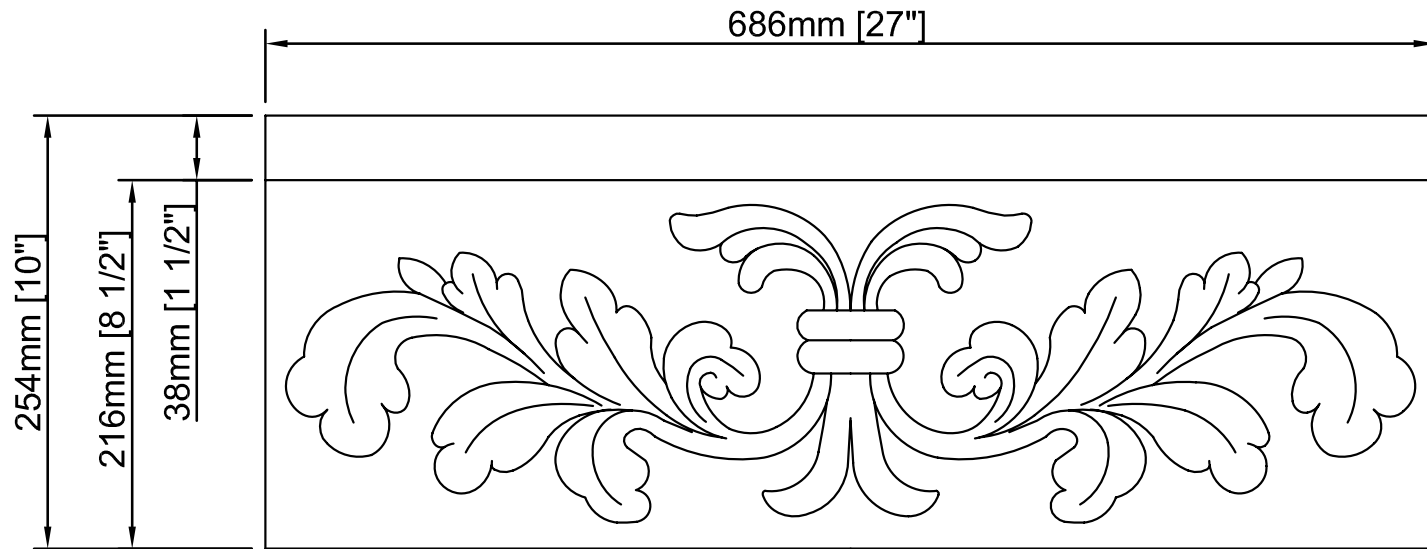

SHOP DRAWING	THE ALLSTONE GROUP, LLC. 3250 Oakland St. Unit E, Aurora, CO 80010	
	Product Description: 33" Kitchen Farm Sink	
<small>THE INFORMATION CONTAINED IN THIS DRAWING IS THE SOLE PROPERTY OF THE ALLSTONE GROUP, LLC. ANY REPRODUCTION IN PART OR AS A WHOLE WITHOUT THE WRITTEN PERMISSION OF THE ALLSTONE GROUP, LLC, IS PROHIBITED.</small>	Item# KF332010SB-F2	
	DRAWN BY: LUOMIN	Date Created: June 16, 2016
	SHEET 1/3	Date Revised:

SHOP DRAWING	THE ALLSTONE GROUP, LLC. 3250 Oakland St. Unit E, Aurora, CO 80010	
	Product Description: 33" Kitchen Farm Sink	
<small>THE INFORMATION CONTAINED IN THIS DRAWING IS THE SOLE PROPERTY OF THE ALLSTONE GROUP, LLC. ANY REPRODUCTION IN PART OR AS A WHOLE WITHOUT THE WRITTEN PERMISSION OF THE ALLSTONE GROUP, LLC. IS PROHIBITED.</small>	Item# KF332010SB-F2	
	DRAWN BY: LUOMIN	Date Created: June 16, 2016
	SHEET 2 / 3	Date Revised: