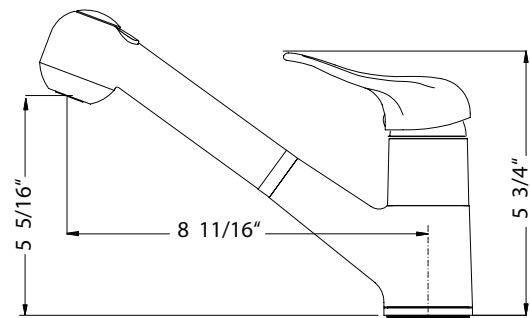

GAIA SERIES

Pull Out Kitchen Faucet

Model GAIP0-361-PC : Polished Chrome

GAIP0-361-BN : Brushed Nickel

GAIP0-361

FEATURES

- Transitional solid brass body
- Lightweight pull out dual function spray/stream handspray
- Easy clean AeroFlo removable Aerator
- XtendHose reaches all edges of sink and beyond. 20+ inches
- Transitional ergonomic topmount handle
- CeraDox Ceramic Disc Cartridge - Lifetime Warranty
- Available in 2 finish options
- Oversized deck mounting locknut for ease of installation
- Hybrid stainless steel and nylon UltraBraid hoses for increased durability and flexibility
- All Houzer faucets are ICC certified to meet or exceed US State and Federal plumbing codes and low lead safety standards
- Limited Lifetime Warranty