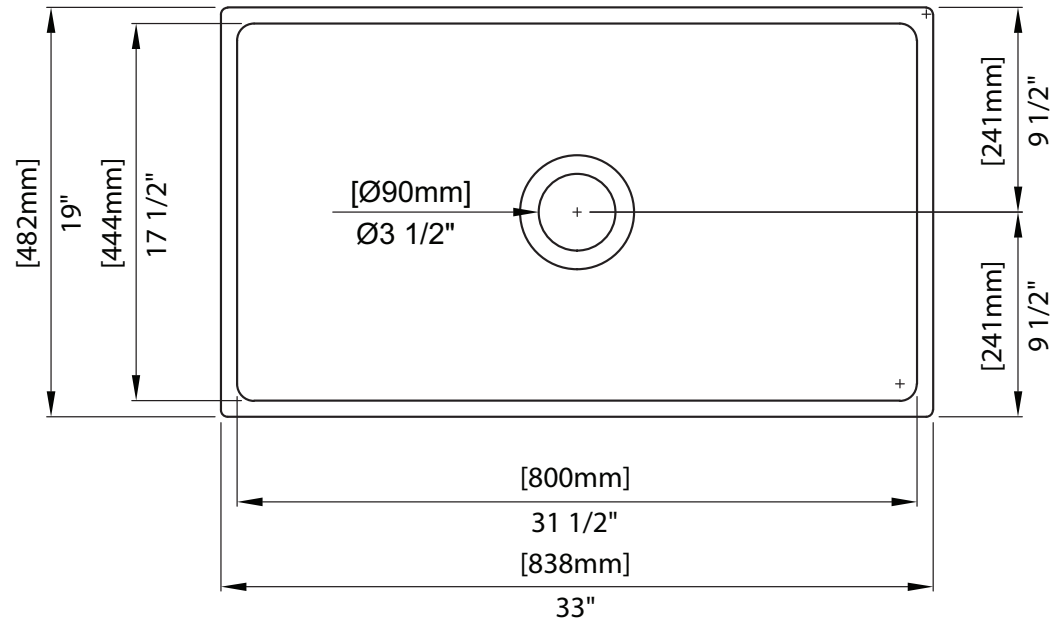

# Crestwood<sup>TM</sup>

Fireclay Sinks

CW-MOD-33