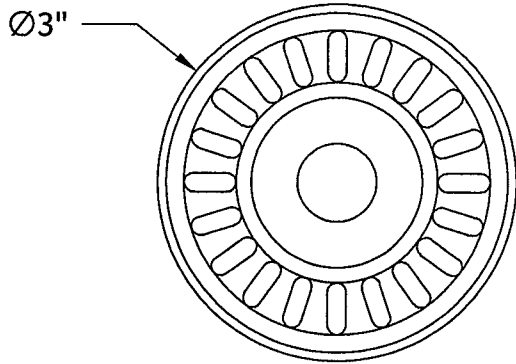

# SPECIFICATION SHEET

- WILL FIT MOUNTAIN PLUMBING AND ISE 3-BOLT MOUNT DISPOSERS
- DOES NOT MOUNT THE DISPOSER
- POLYPROPYLENE BODY WON'T CORRODE