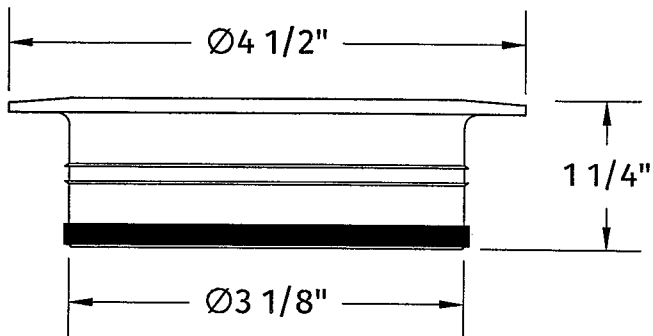

# SPECIFICATION SHEET

- WILL FIT MOUNTAIN PLUMBING AND ISE 3-BOLT MOUNT DISPOSERS
- DOES NOT MOUNT THE DISPOSER
- POLYPROPYLENE BODY WON'T CORRODE