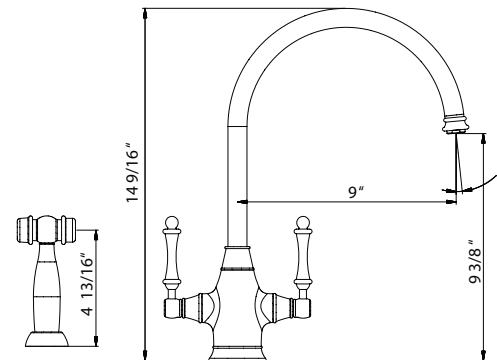

CHARLESTON SERIES

Traditional Two Handle Kitchen Faucet with Sidespray

- Model CRLSS-650-PC** : Polished Chrome
CRLSS-650-BN : Brushed Nickel
CRLSS-650-OB : Oil Rubbed Bronze
CRLSS-650-BB : Brushed Brass
CRLSS-650-AB : Antique Brass
CRLSS-650-AC : Antique Copper

CRLSS-650

FEATURES

- Traditional solid brass construction
- Traditional solid brass side spray with removable aerator
- Easy clean AeroFlo removable Aerator
- Sidespray with XtendHose reaches all edges of sink and beyond. 20+ inches
- Forward action with 15° rear limited handle will not hit backsplash
- CeraDox Ceramic Disc Cartridge - Lifetime Warranty
- Available in 6 finish options
- Oversized deck mounting locknut for ease of installation
- Hybrid stainless steel and nylon braided hoses for increased durability and flexibility
- QuickConnect InterLock system designed for secure and easy installation
- All Houzer faucets are ICC certified to meet or exceed US State and Federal plumbing codes and low lead safety standards
- Limited Lifetime Warranty