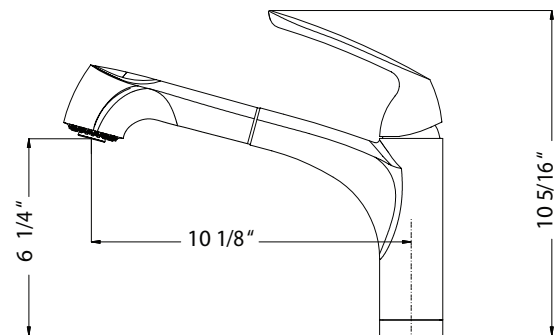

#### FEATURES

- Solid brass body construction
- Lightweight pull out dual function spray/stream handspray
- Easy clean AeroFlo removable Aerator
- XtendHose reaches all edges of sink and beyond. 20+ inches
- Ergonomic Ultrasmooth topmount handle
- CeraDox Ceramic Disc Cartridge - Lifetime Warranty
- Available in 3 finish options
- Oversized deck mounting locknut for ease of installation
- Hybrid stainless steel and nylon UltraBraid hoses for increased durability and flexibility
- All Houzer faucets are ICC certified to meet or exceed US State and Federal plumbing codes and low lead safety standards
- Limited Lifetime Warranty