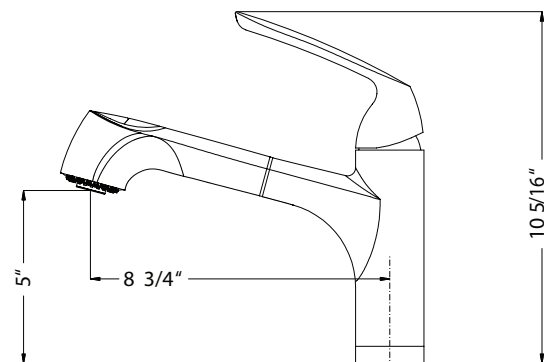

CALIA SERIES

Pull Out Bar Faucet

Model CALPO-559-PC : Polished Chrome
CALPO-559-BN : Brushed Nickel
CALPO-559-OB : Oil Rubbed Bronze

CALPO-559

FEATURES

- Solid brass body construction
- Lightweight pull out dual function spray/stream handspray
- Easy clean AeroFlo removable Aerator
- XtendHose reaches all edges of sink and beyond. 20+ inches
- Ergonomic Ultrasmooth topmount handle
- CeraDox Ceramic Disc Cartridge - Lifetime Warranty
- Available in 3 finish options
- Oversized deck mounting locknut for ease of installation
- Hybrid stainless steel and nylon UltraBraid hoses for increased durability and flexibility
- All Houzer faucets are ICC certified to meet or exceed US State and Federal plumbing codes and low lead safety standards
- Limited Lifetime Warranty