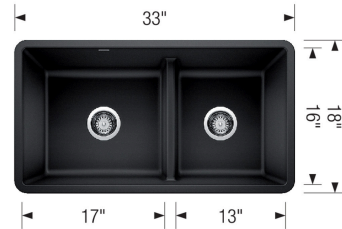

## PRECIS REVERSIBLE 1<sup>3</sup>/<sub>4</sub> LOW DIVIDE SILGRANIT

### Design and Planning Tips

- Min cabinet size: 36 in
- Bowl depth: 9.5 in ( 240.0 mm )

What is included:

Installation instructions

Cut-out template

Limited Lifetime Warranty

Undermount installation only

Minimum cabinet size: 36"

Cut-out Dimensions:

Cut-out Length: 31.25"

Cut-out Width: 16.25"

Cut-out Below Counter Depth: 10.29"

Left Sink Bowl Dimensions:

Sink Bowl Length (left-to-right): 17"

Sink Bowl Width (front-to-back): 16"

Sink Bowl Depth: 9.5"

Right Sink Bowl Dimensions:

Sink Bowl Length (left-to-right): 13"

Sink Bowl Width (front-to-back): 16"

Sink Bowl Depth: 9.5"

Low Divide Height: 5.5"

Drain hole compatible with 3.5" strainers or waste flanges