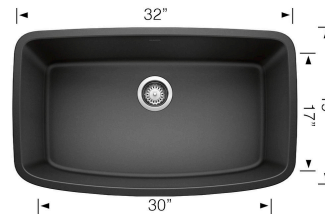

VALEA SUPER SINGLE SILGRANIT

Sink Specifications

Color	SKU
Anthracite	441610
Cinder	441611
Café	441613
Biscuit	441774
Metallic Gray	441775
Truffle	441772
White	441773
Concrete Gray	442756
Coal Black	442942

Design and Planning Tips

- Min cabinet size: 36 in
- Bowl depth: 9,5 in (240.0 mm)

What is included:

Installation instructions

Cut-out template

Limited Lifetime Warranty

Undermount installation only

Minimum cabinet size: 36"

Cut-out Dimensions:

Cut-out Length: 30.25"

Cut-out Width: 17.25"

Cut-out Below Counter Depth: 10.29"

Sink Bowl Dimensions:

Sink Bowl Length (left-to-right): 30"

Sink Bowl Width (front-to-back): 17"

Sink Bowl Depth: 9.5"