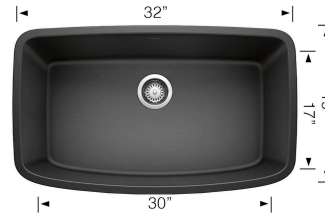

BLANCO

Sink Specifications

Color	SKU
Anthracite	441610
Cinder	441611
Café	441613
Biscuit	441774
Metallic Gray	441775
Truffle	441772
White	441773
Concrete Gray	442756
Coal Black	442942

VALEA SUPER SINGLE SILGRANIT

Design and Planning Tips

- Min cabinet size: 36 in
- Bowl depth: 9,5 in (240.0 mm)

What is included:
Installation instructions
Cut-out template
Limited Lifetime Warranty

Undermount installation only
Minimum cabinet size: 36"
Cut-out Dimensions:
Cut-out Length: 30.25"
Cut-out Width: 17.25"
Cut-out Below Counter Depth: 10.29"
Sink Bowl Dimensions:
Sink Bowl Length (left-to-right): 30"
Sink Bowl Width (front-to-back): 17"
Sink Bowl Depth: 9.5"
Drain hole compatible with 3.5" strainers or waste flanges
Codes/Standards: CSA B45.8-18/IAPMO Z403-2018